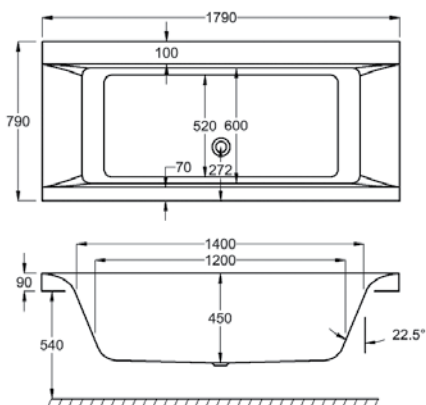

HAIKU

L 1800MM

W 800MM

	5MM	CARRONITE
HAIKU	✓	✓
L-SHAPED PANEL 1800x800x540	-	✓
HAIKU FRONT PANEL 1800x540	✓	✓
HAIKU END PANEL 800x540	✓	✓

Carronite

Panel

Whirlpool

WATER CAPACITY

230 LTR

This measurement is taken to the overflow

WHIRLPOOL COMPATIBLE

C-LENDA SYSTEMS

1, 2, 3, 4, 5, 6

KIT REFERENCES

STANDARD - AK-03

CARRONITE - AK-03-C