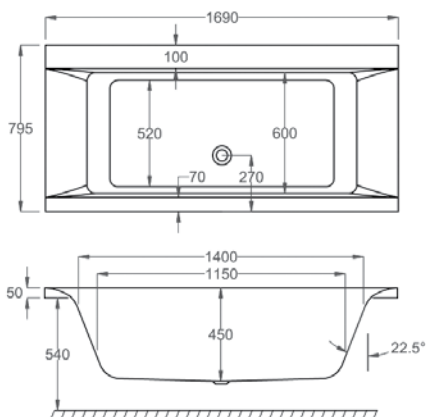

# HAIKU

L 1700MM  
W 800MM

	5MM	CARRONITE
<b>HAIKU</b>	✓	✓
L-SHAPED PANEL 1700x800x540	-	✓
HAIKU FRONT PANEL 1700x540	✓	✓
HAIKU END PANEL 800x540	✓	✓

Carronite

Panel

Whirlpool

## WATER CAPACITY

220 LTR

This measurement is taken to the overflow