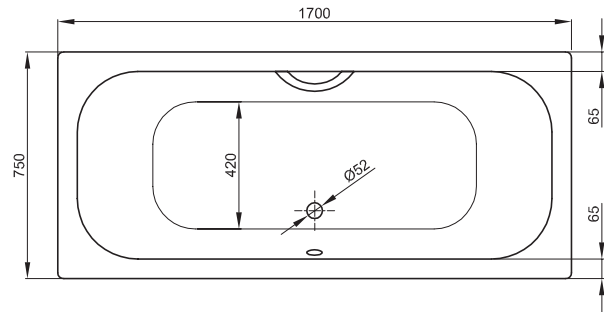

BETTEDUETT

size 170 x 75 cm, article no. 3020

size: 170 x 80 cm, asymmetrical rim, article no. 3100

dimension	A	B	C	E	F	H	N	article no.	volume **
170 x 75 x 42 cm	1700	750	65	65	475	475	65	3020	128 litre
170 x 80 x 42 cm	1700	800	65	65	475	475	115	3100	128 litre

all measurements in mm.

**Water content less 70 litres (for human displacement). subject to alteration and production tolerance.