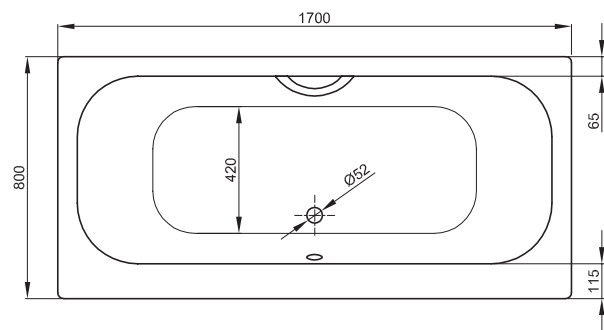

BETTEDUETT

size 170 x 75 cm, article no. 3020

size: 170 x 80 cm, asymmetrical rim, article no. 3100

dimension	A	B	C	E	F	H	N	article no.	volume **
170 x 75 x 42 cm	1700	750	65	65	475	475	65	3020	128 litre
170 x 80 x 42 cm	1700	800	65	65	475	475	115	3100	128 litre

all measurements in mm.

**Water content less 70 litres (for human displacement). subject to alteration and production tolerance.