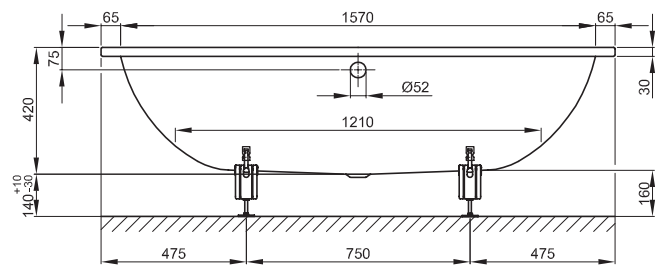

BETTEDUETT

size 170 x 75 cm, article no. 3020

size: 170 x 80 cm, asymmetrical rim, article no. 3100

dimension	A	B	C	E	F	H	N	article no.	volume **
170 x 75 x 42 cm	1700	750	65	65	475	475	65	3020	128 litre
170 x 80 x 42 cm	1700	800	65	65	475	475	115	3100	128 litre

all measurements in mm.

**Water content less 70 litres (for human displacement). subject to alteration and production tolerance.