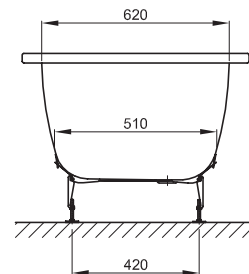

BETTEDUETT

size 170 x 75 cm, article no. 3020

size: 170 x 80 cm, asymmetrical rim, article no. 3100

dimension	A	B	C	E	F	H	N	article no.	volume **
170 x 75 x 42 cm	1700	750	65	65	475	475	65	3020	128 litre
170 x 80 x 42 cm	1700	800	65	65	475	475	115	3100	128 litre

all measurements in mm.

**Water content less 70 litres (for human displacement). subject to alteration and production tolerance.