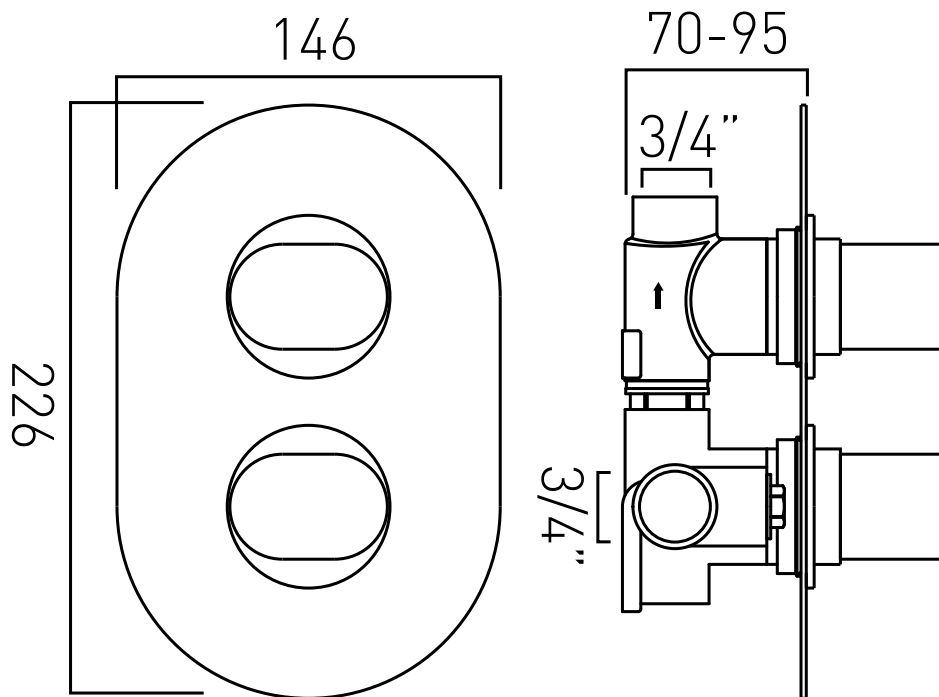

TECHNICAL DRAWING

COLLECTION: LIFE SHOWERS

PRODUCT CODE: LIF-148D-C/P

tel: 01934 744466
email: sales@vado.com
www.vado.com

where inspiration flows
taps | showering | accessories