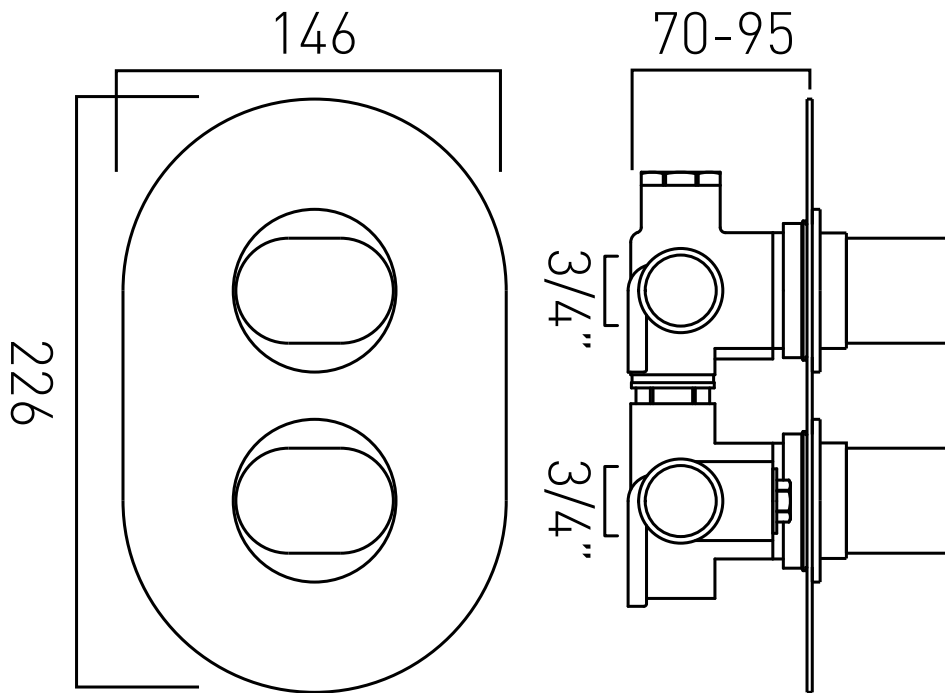

TECHNICAL DRAWING

COLLECTION: LIFE SHOWERS
PRODUCT CODE: LIF-148D/2-C/P

tel: 01934 744466
email: sales@vado.com
www.vado.com

where inspiration flows
taps | showering | accessories