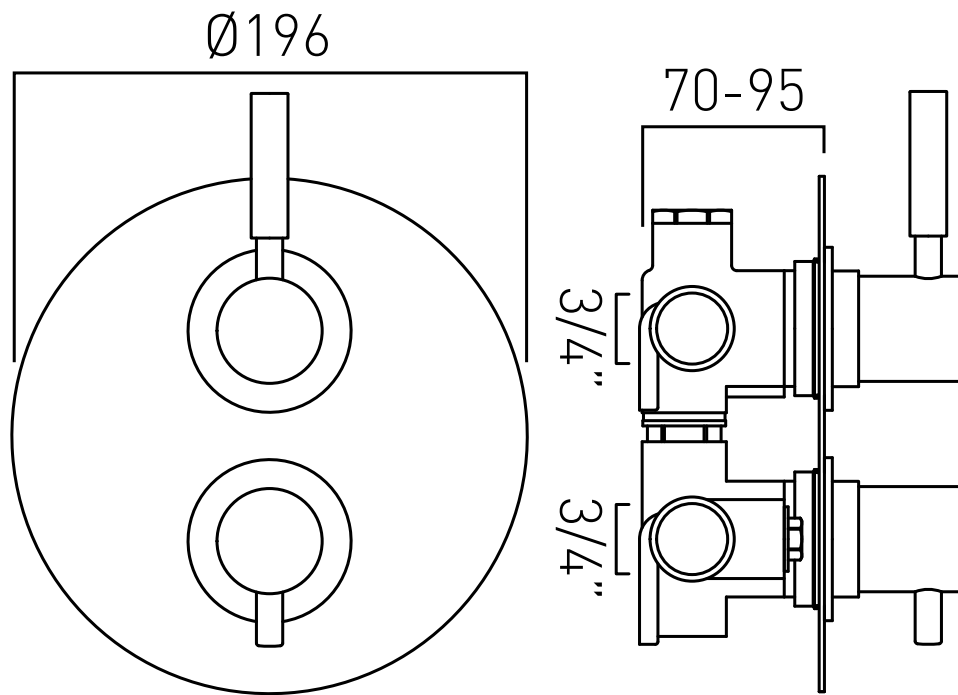

TECHNICAL DRAWING

COLLECTION: ORIGINS SHOWERS
PRODUCT CODE: ORI-148D/2-C/P

tel: 01934 744466
email: sales@vado.com
www.vado.com

where inspiration flows
taps | showering | accessories