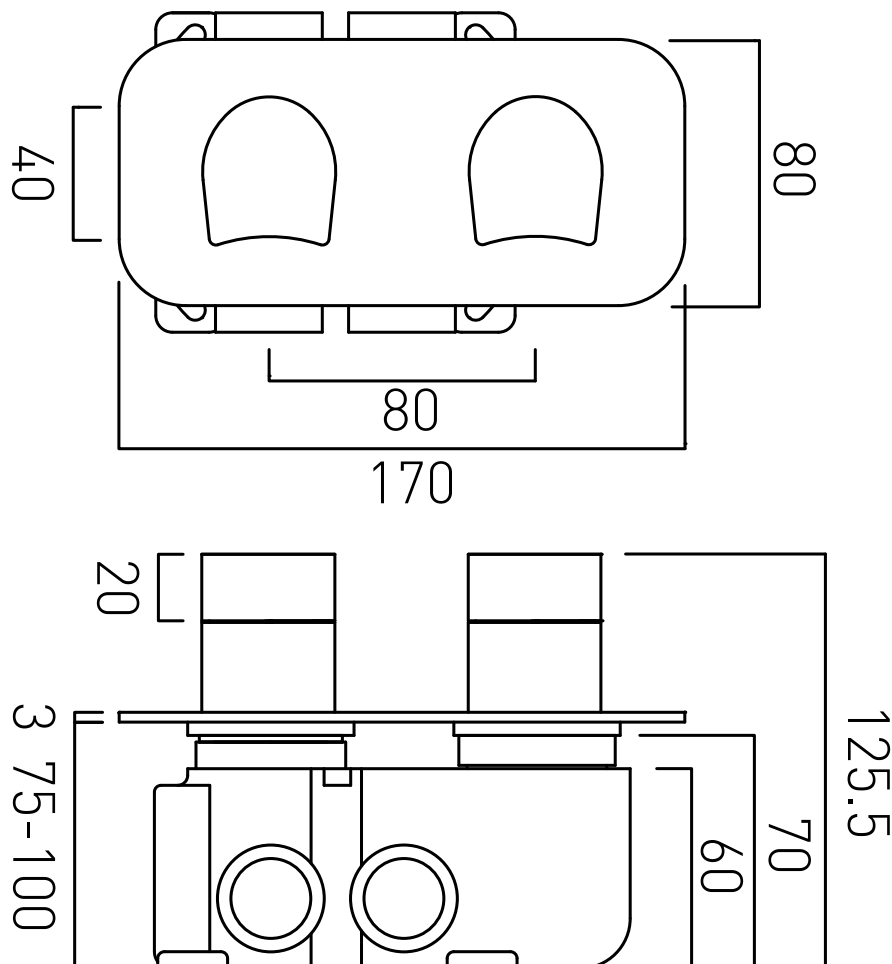

TECHNICAL DRAWING

COLLECTION: KOVERA SHOWERS

PRODUCT CODE: TAB-148/2-H-KOV-C/P

tel: 01934 744466
email: sales@vado.com
www.vado.com

where inspiration flows
taps | showering | accessories