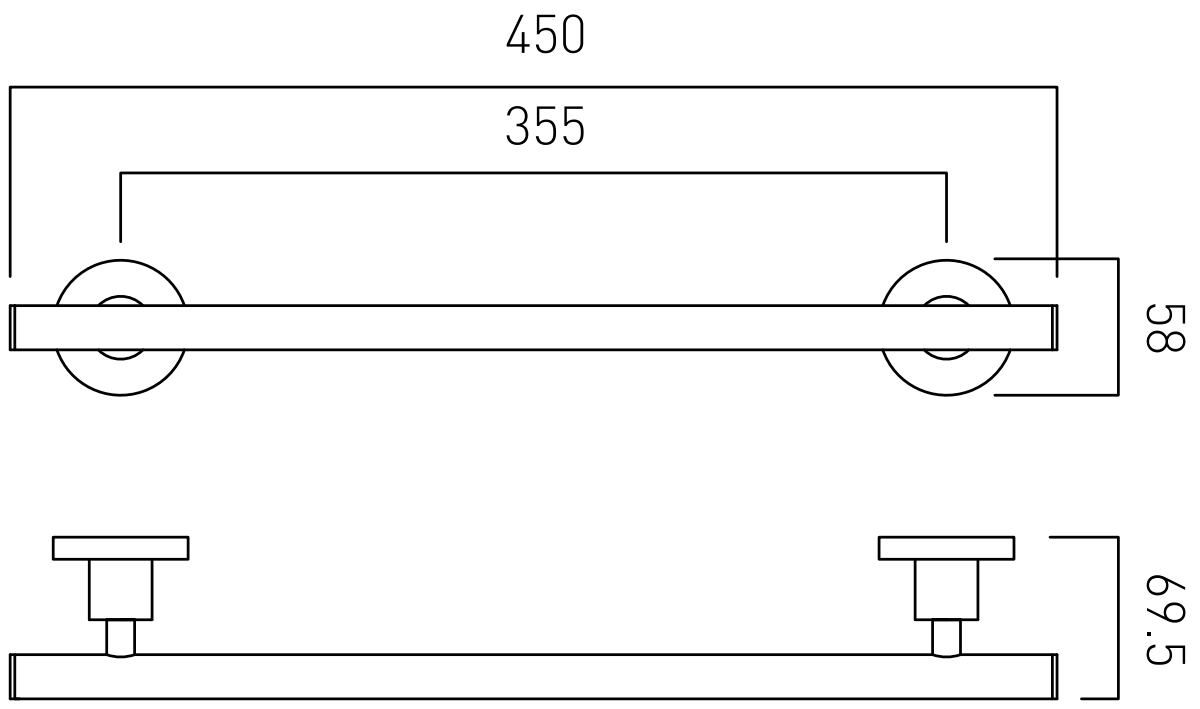

TECHNICAL DRAWING

COLLECTION: ELEMENTS
PRODUCT CODE: ELE-184-45-C/P

tel: 01934 744466
email: sales@vado.com
www.vado.com

where inspiration flows
taps | showering | accessories