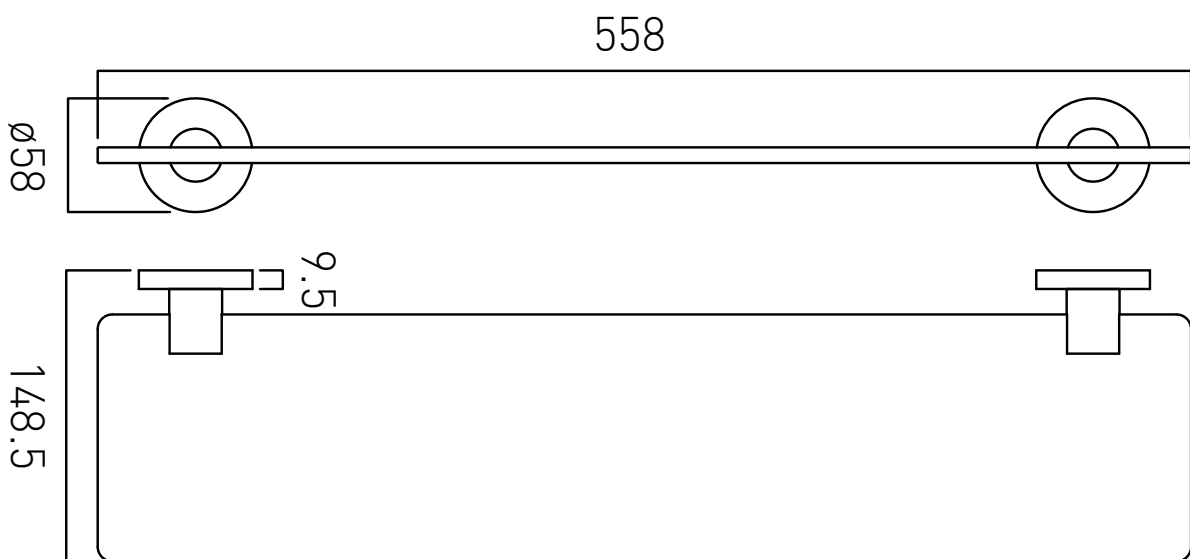

TECHNICAL DRAWING

COLLECTION: ELEMENTS

PRODUCT CODE: ELE-185-C/P

tel: 01934 744466
email: sales@vado.com
www.vado.com

where inspiration flows
taps | showering | accessories