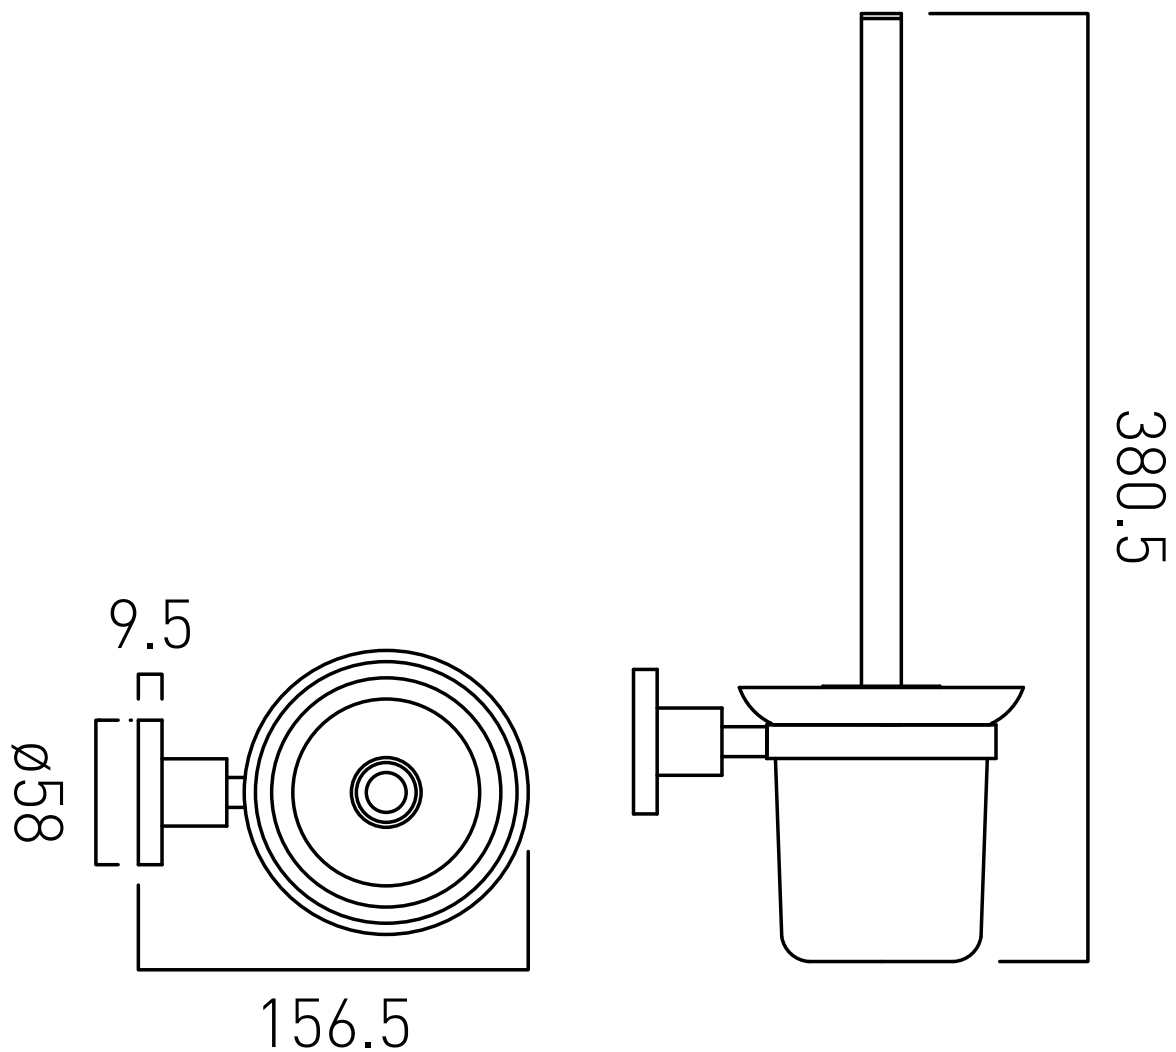

TECHNICAL DRAWING

COLLECTION: ELEMENTS

PRODUCT CODE: ELE-188-C/P

tel: 01934 744466
email: sales@vado.com
www.vado.com

where inspiration flows
taps | showering | accessories