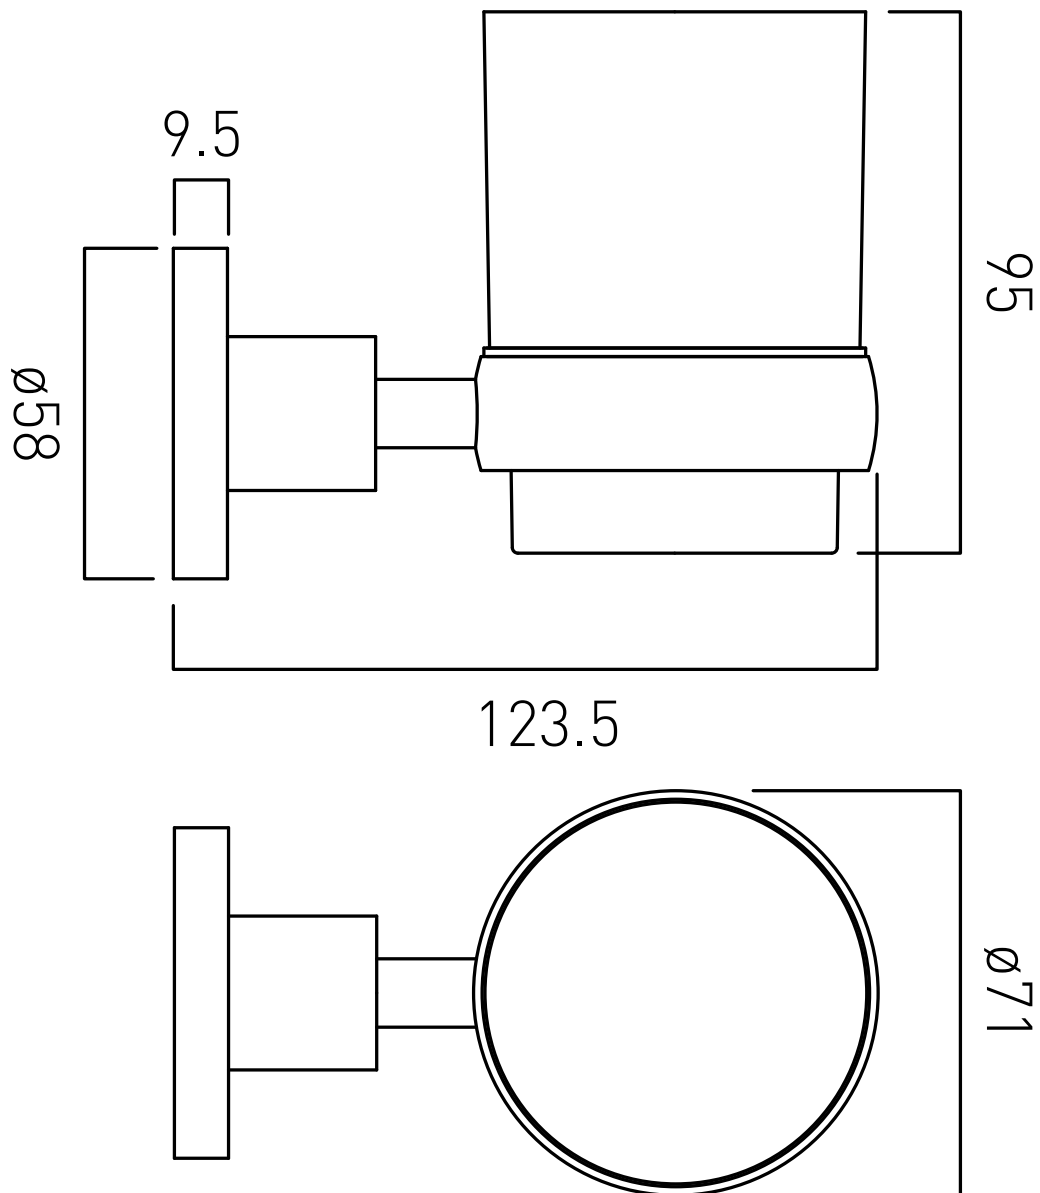

TECHNICAL DRAWING

COLLECTION: ELEMENTS

PRODUCT CODE: ELE-183-C/P

tel: 01934 744466
email: sales@vado.com
www.vado.com

where inspiration flows
taps | showering | accessories