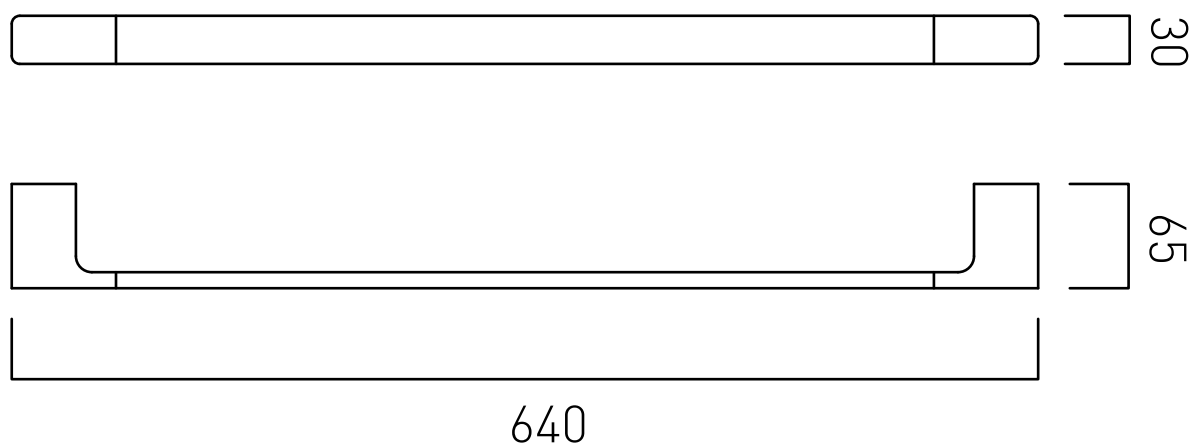

TECHNICAL DRAWING

COLLECTION: SHAMA

PRODUCT CODE: SHA-184-C/P

tel: 01934 744466
email: sales@vado.com
www.vado.com

where inspiration flows
taps | showering | accessories

VADO