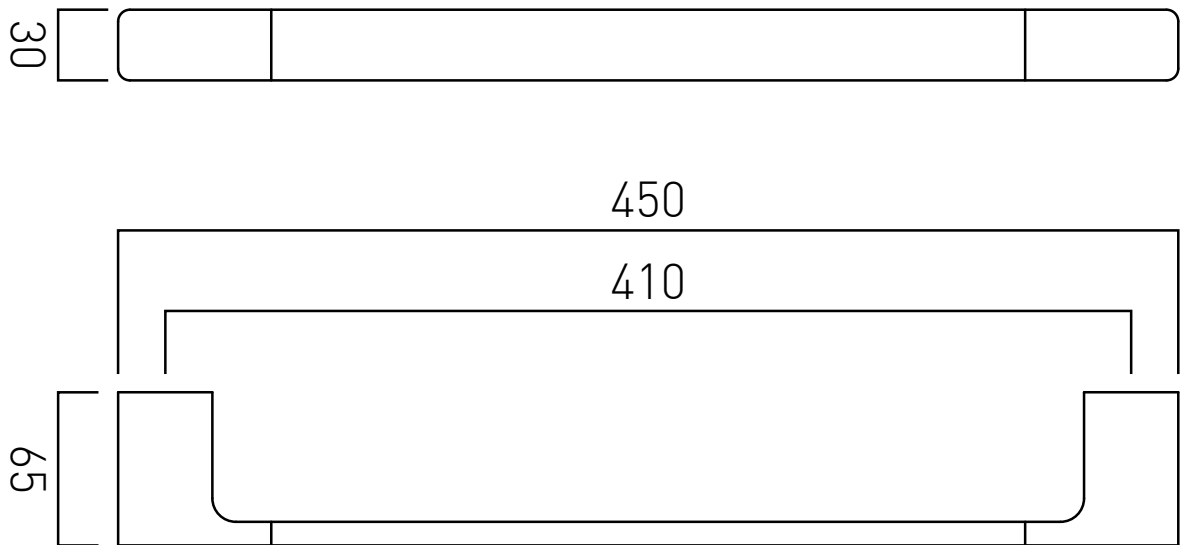

TECHNICAL DRAWING

COLLECTION: SHAMA

PRODUCT CODE: SHA-184-45-C/P

tel: 01934 744466
email: sales@vado.com
www.vado.com

where inspiration flows
taps | showering | accessories