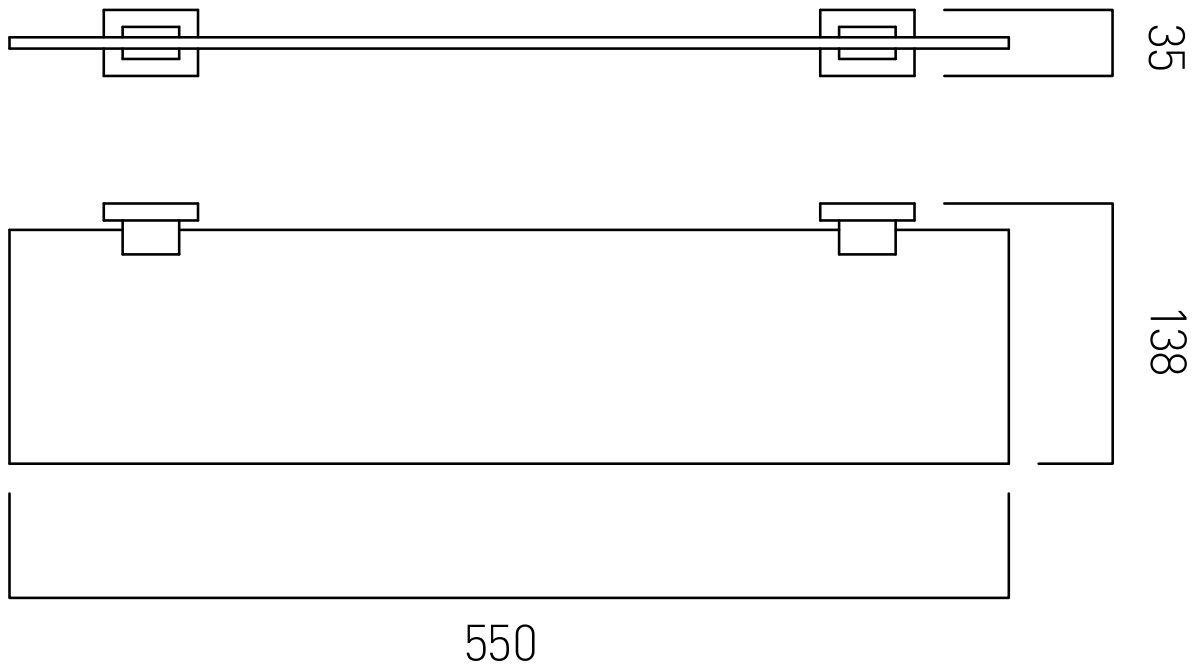

TECHNICAL DRAWING

COLLECTION: LEVEL

PRODUCT CODE: LEV-185-C/P

tel: 01934 744466
email: sales@vado.com
www.vado.com

where inspiration flows
taps | showering | accessories