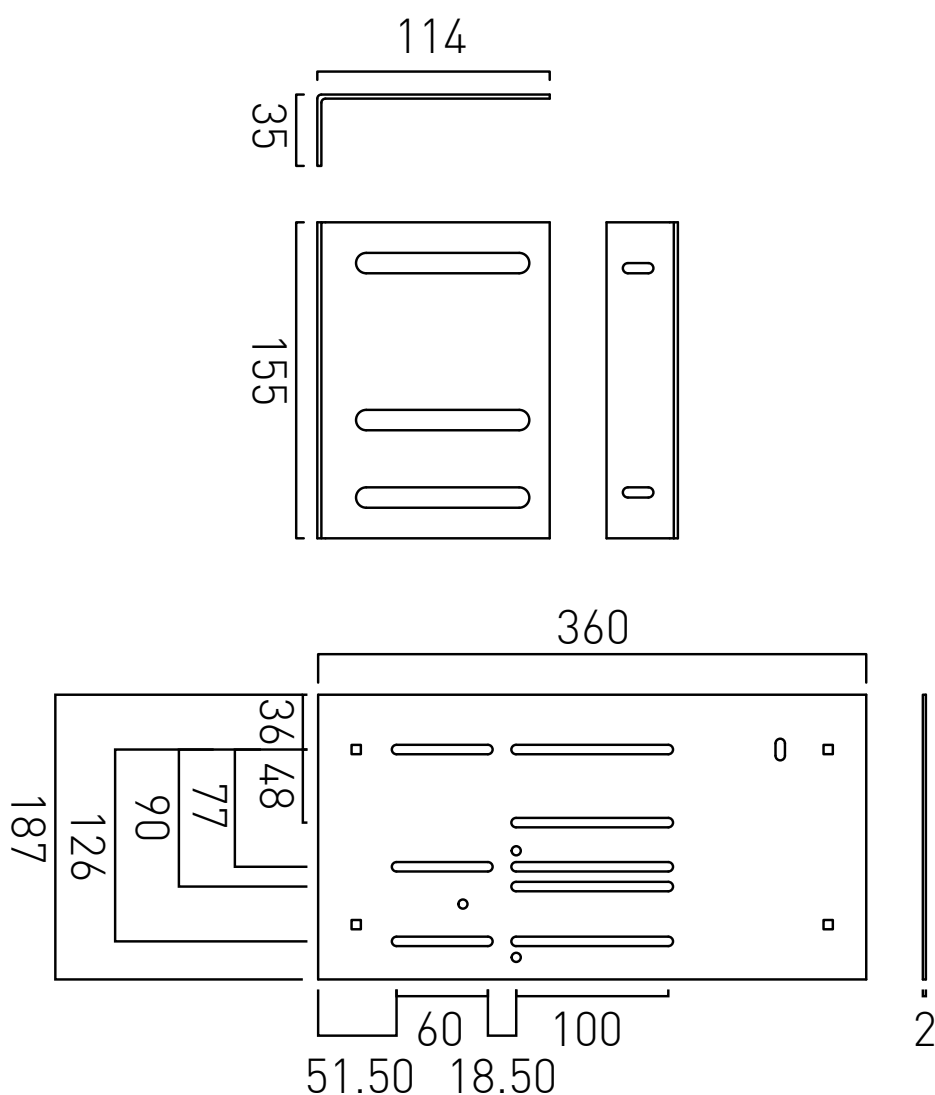

TECHNICAL DRAWING

COLLECTION: WASTES AND FITTINGS

PRODUCT CODE: WG-STUDFAST-C-S/S

tel: 01934 744466
email: sales@vado.com
www.vado.com

where inspiration flows
taps | showering | accessories