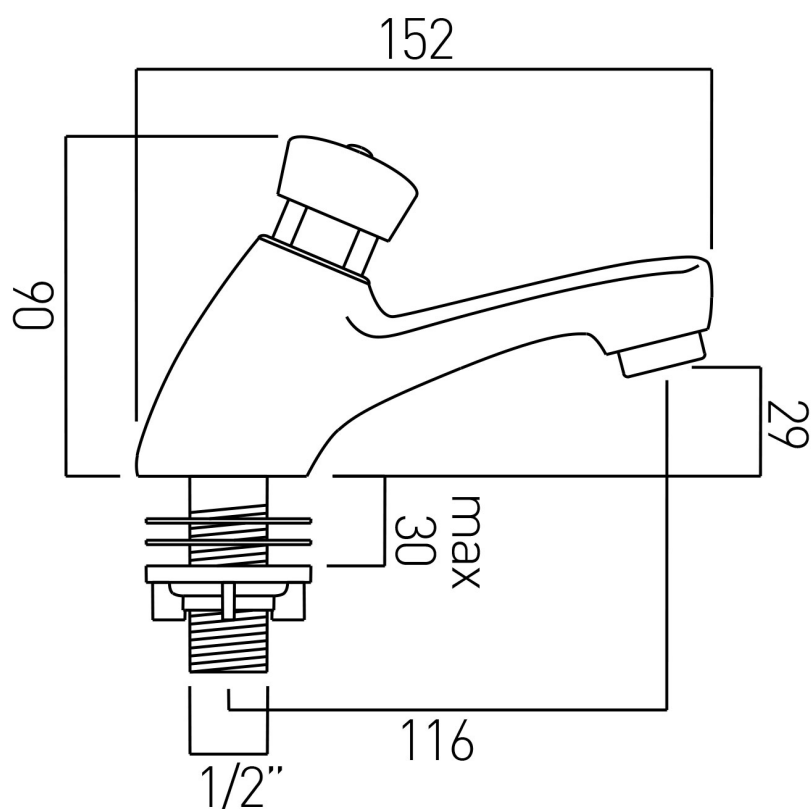


SPECIFICATION SHEET

COLLECTION:COMMERCIAL TAPS

PRODUCT CODE:PRO-167/C+H-C/P

DESCRIPTION:

single non-concussive self-closing basin push tap
6 second shut off
supplied with hot and cold indices
with water flow aerator
cartridge PRO-167CHVALVE-CP
12 x 50mm threaded tail connections
deck mount drill hole diameter 22mm
minimum operating pres

FINISH:

Chrome

WATER SAVING:

recommended flow regulator product code: FR-100/5-PLA

MINIMUM OPERATING PRESSURE:

0.2 bar LP

FLOW RATE AT 3.0 BAR FLOW PRESSURE: /min

tel: 01934 744466
email: sales@vado.com
www.vado.com

where inspiration flows
taps | showering | accessories

TECHNICAL DRAWING

COLLECTION: PROJECT LINE

PRODUCT CODE: PRO-167/C+H-C/P

tel: 01934 744466
email: sales@vado.com
www.vado.com

where inspiration flows
taps | showering | accessories