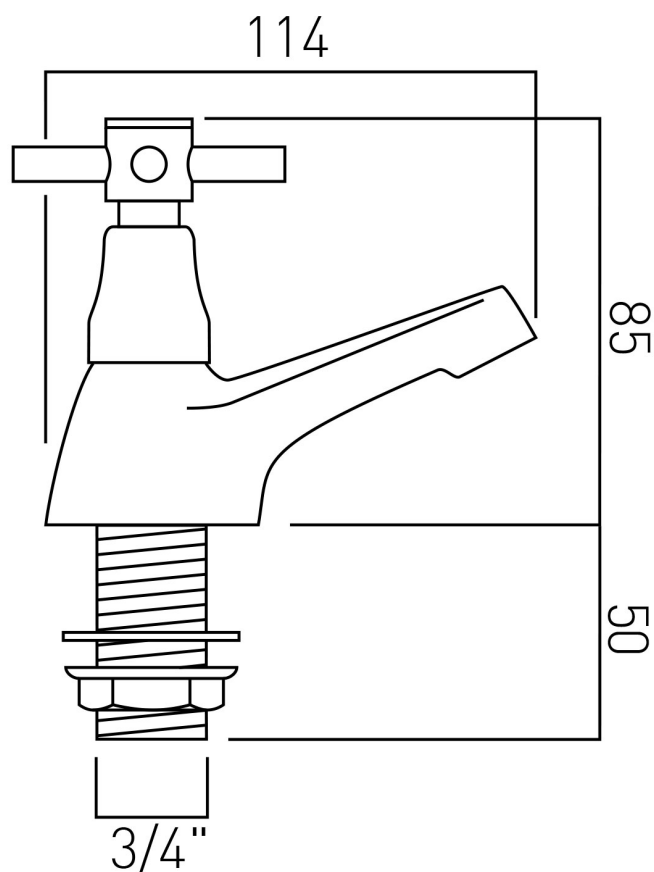


SPECIFICATION SHEET

COLLECTION:VECTA

PRODUCT CODE:VEC-136/CD-C/P

DESCRIPTION:

bath pillar taps
deck mounted
with water flow straightener
cold ceramic cartridge C-201-RTC
hot ceramic cartridge C-201-LTC
2 x 34 x 50mm threaded tail connections
deck mount drill hole diameter 27mm
minimum operating pressure 0.2 bar LP

FINISH:

Chrome

WATER SAVING:

recommended flow regulator product code: FR-100/5-PLA

MINIMUM OPERATING PRESSURE:

0.2 bar LP

FLOW RATE AT 3.0 BAR FLOW PRESSURE: /min

tel: 01934 744466
email: sales@vado.com
www.vado.com

where inspiration flows
taps | showering | accessories

TECHNICAL DRAWING

COLLECTION: VECTA

PRODUCT CODE: VEC-136/CD-C/P

tel: 01934 744466

email: sales@vado.com

www.vado.com

where inspiration flows