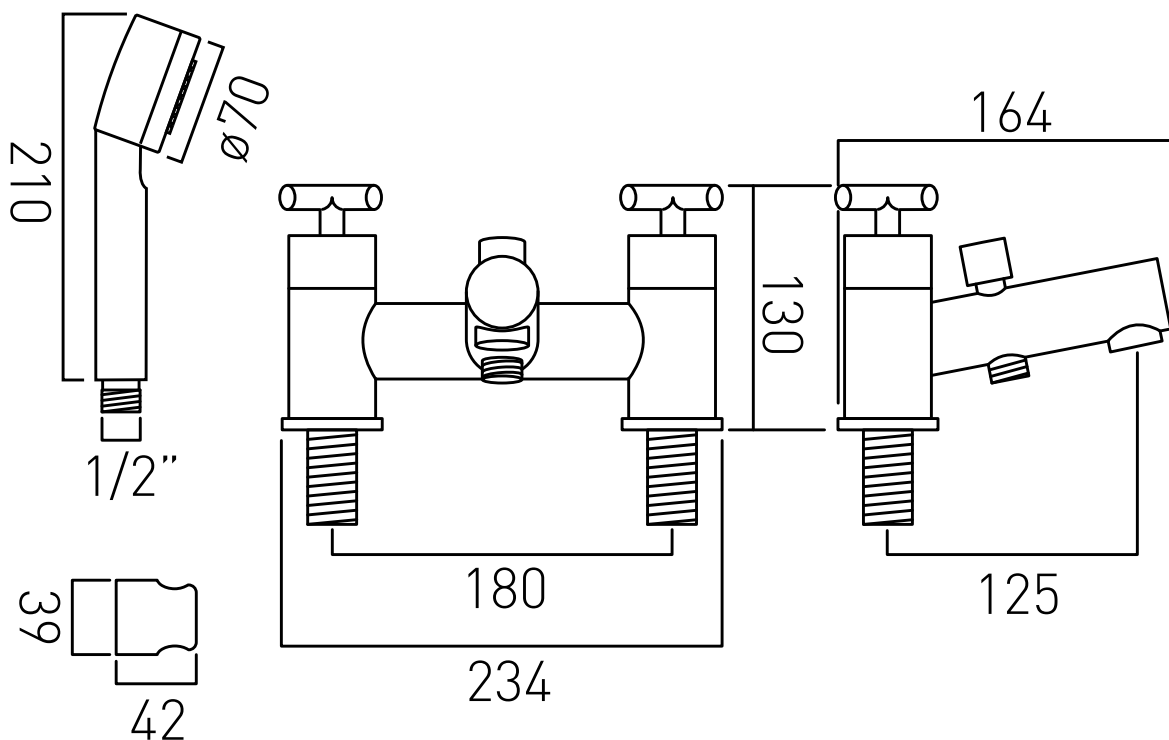

TECHNICAL DRAWING

COLLECTION: ELEMENTS WATER
PRODUCT CODE: ELW-130+K-C/P

tel: 01934 744466
email: sales@vado.com
www.vado.com

where inspiration flows
taps | showering | accessories