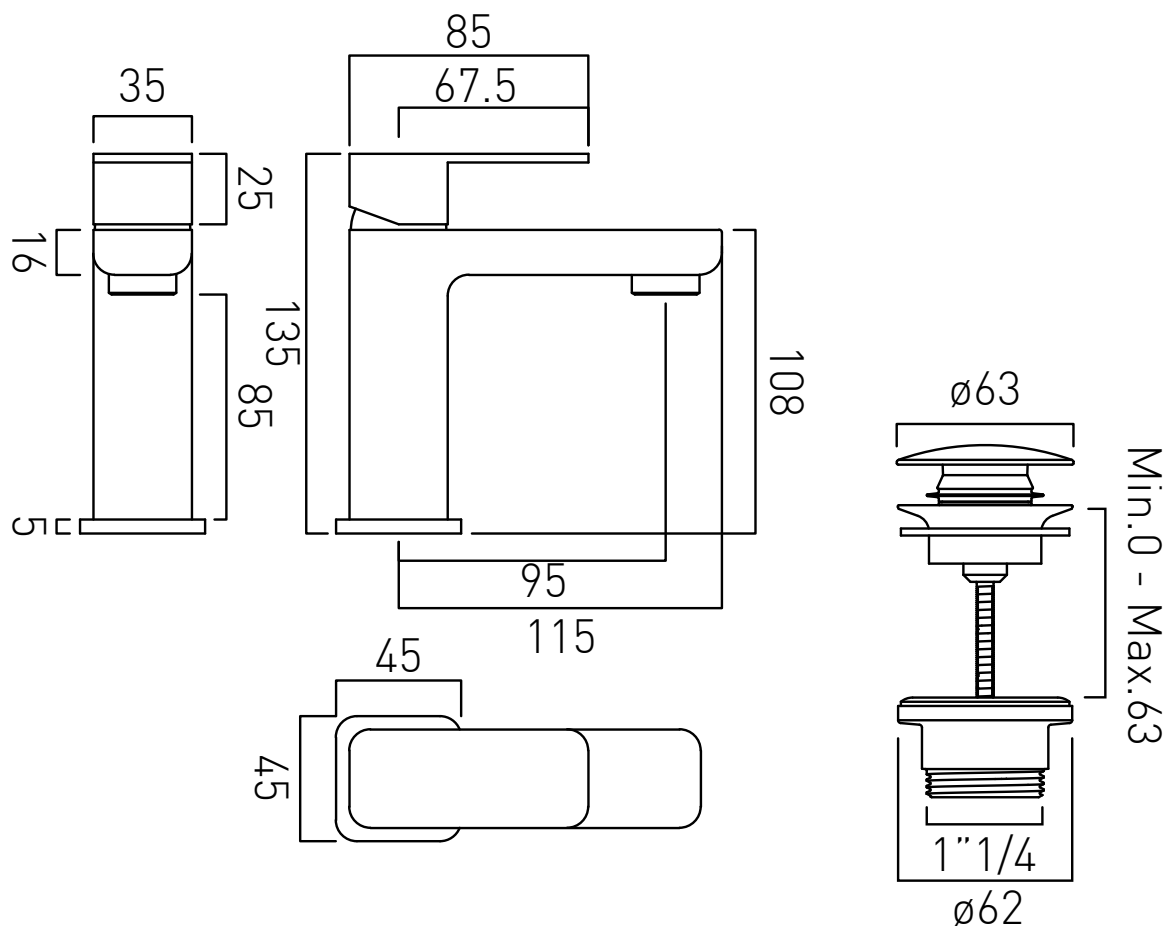

TECHNICAL DRAWING

COLLECTION: PHASE

PRODUCT CODE: PHA-200/CC-C/P

tel: 01934 744466
email: sales@vado.com
www.vado.com

where inspiration flows
taps | showering | accessories

VADO