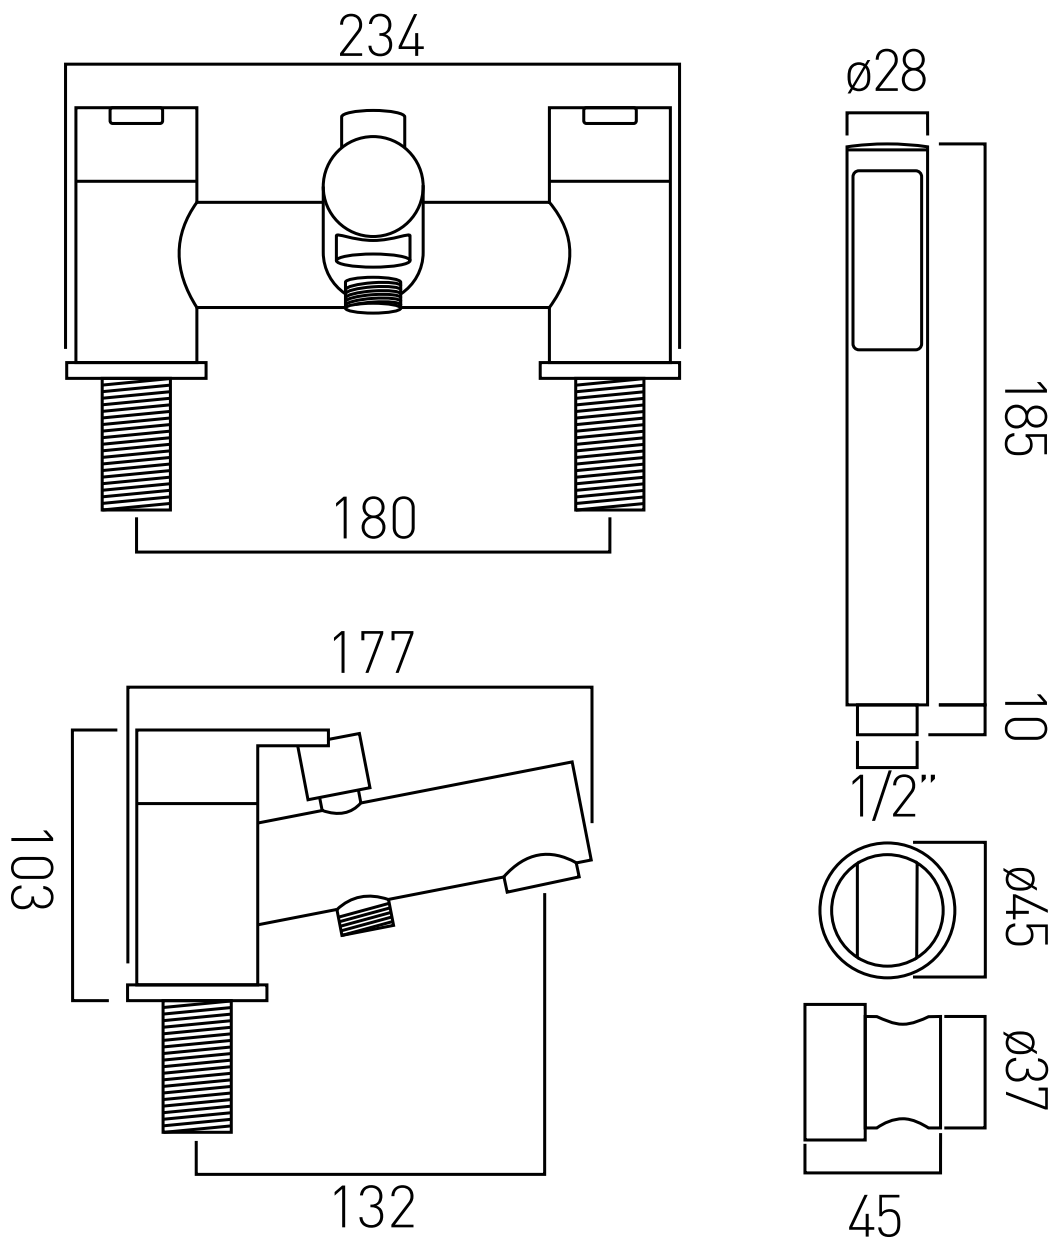

TECHNICAL DRAWING

COLLECTION: SENSE

PRODUCT CODE: SEN-130+K-C/P

tel: 01934 744466
email: sales@vado.com
www.vado.com

where inspiration flows
taps | showering | accessories

VADO