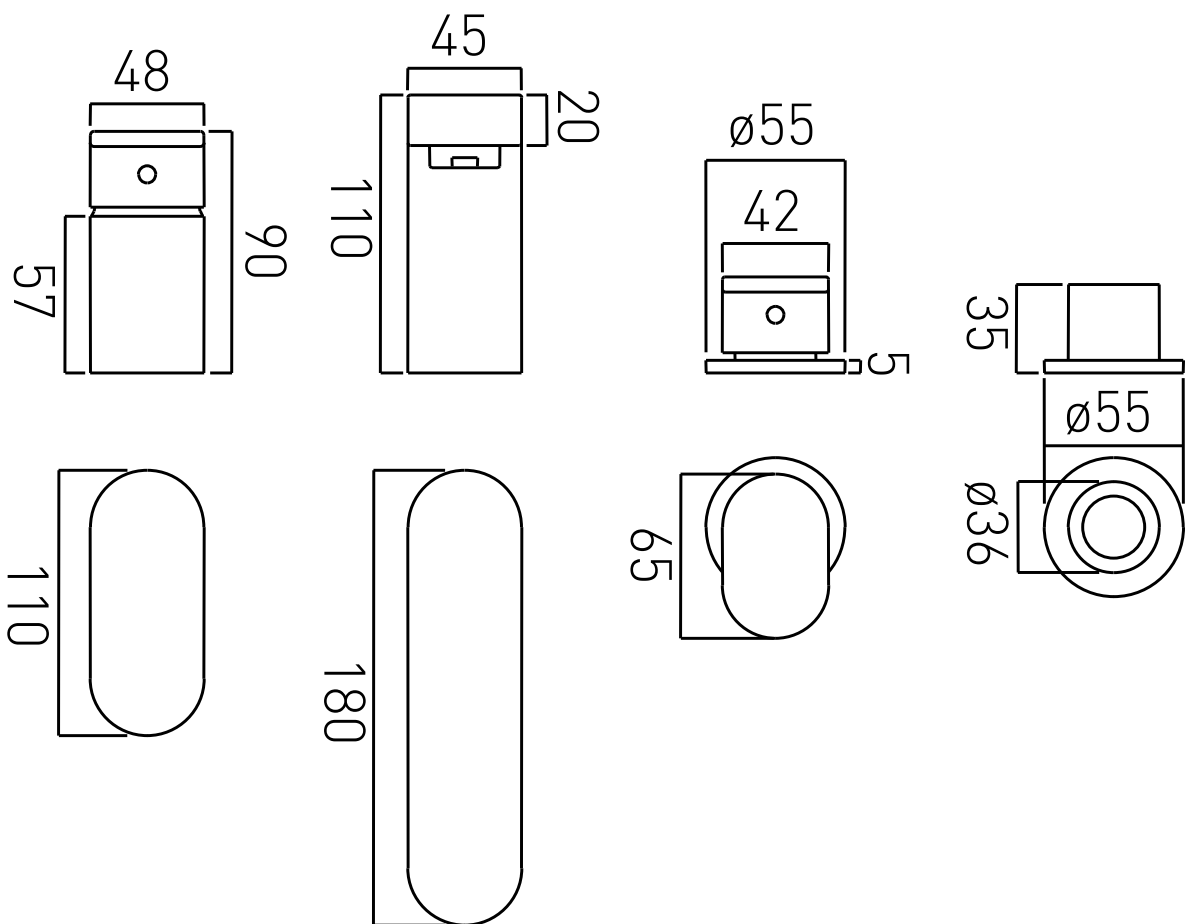

TECHNICAL DRAWING

COLLECTION: LIFE

PRODUCT CODE: LIF-132-C/P

tel: 01934 744466
email: sales@vado.com
www.vado.com

where inspiration flows
taps | showering | accessories