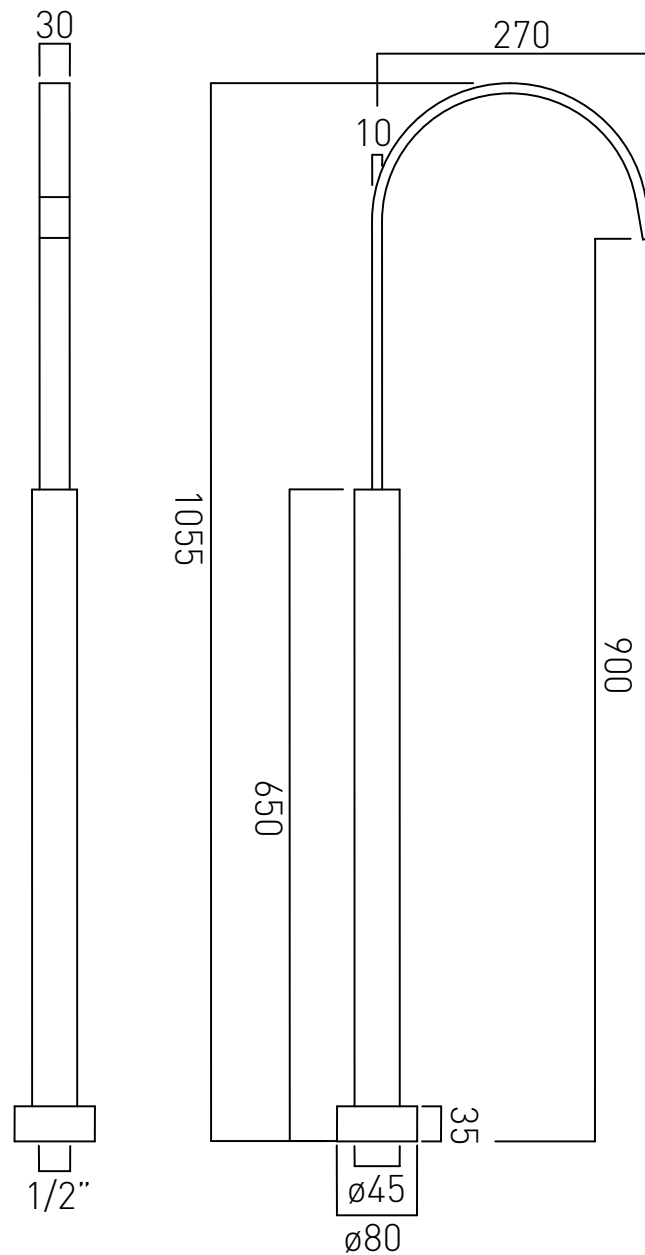

TECHNICAL DRAWING

COLLECTION: GEO

PRODUCT CODE: GEO-FLOORSPOUT-C/P

tel: 01934 744466
email: sales@vado.com
www.vado.com

where inspiration flows
taps | showering | accessories