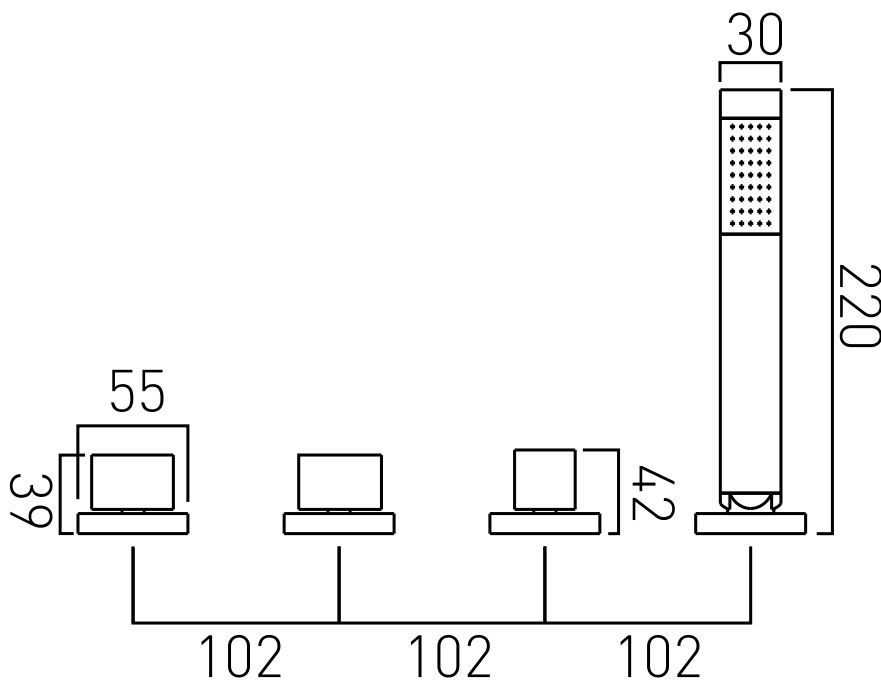

# TECHNICAL DRAWING

**COLLECTION:** GEO

**PRODUCT CODE:** GEO-135/NS-3/4-C/P

tel: 01934 744466  
email: sales@vado.com  
www.vado.com

**where inspiration flows**  
taps | showering | accessories