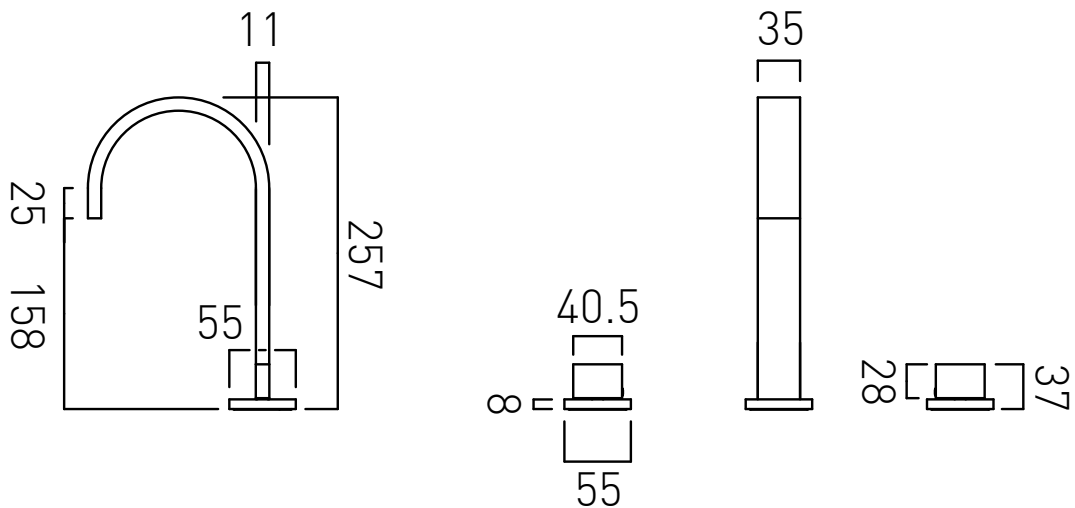

TECHNICAL DRAWING

COLLECTION: GEO

PRODUCT CODE: GEO-101-C/P

tel: 01934 744466
email: sales@vado.com
www.vado.com

where inspiration flows
taps | showering | accessories