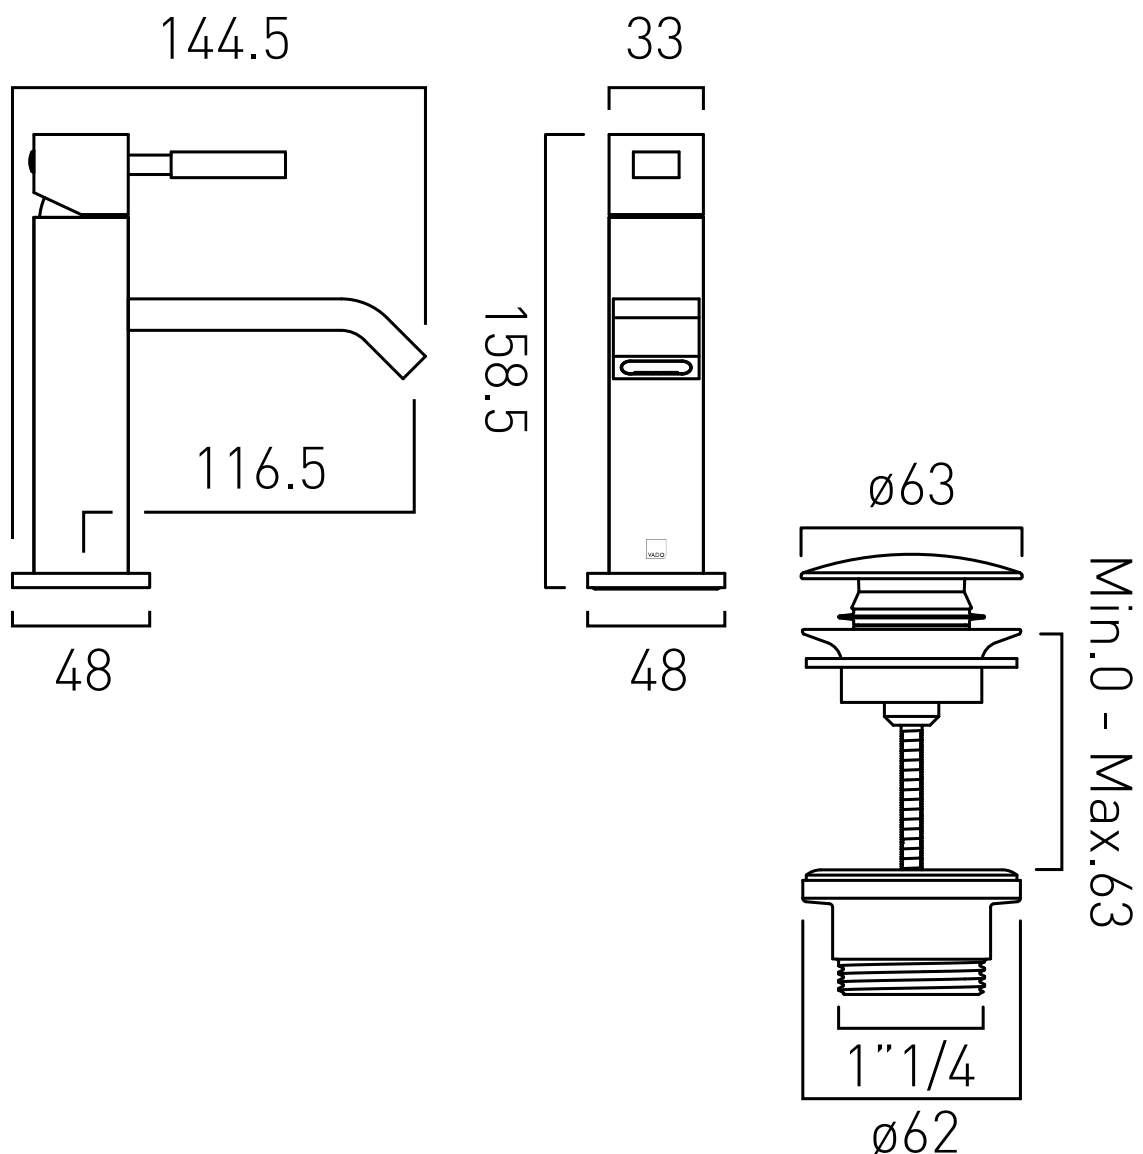

TECHNICAL DRAWING

COLLECTION: GEO

PRODUCT CODE: GEO-200/CC-C/P

tel: 01934 744466
email: sales@vado.com
www.vado.com

where inspiration flows
taps | showering | accessories

VADO