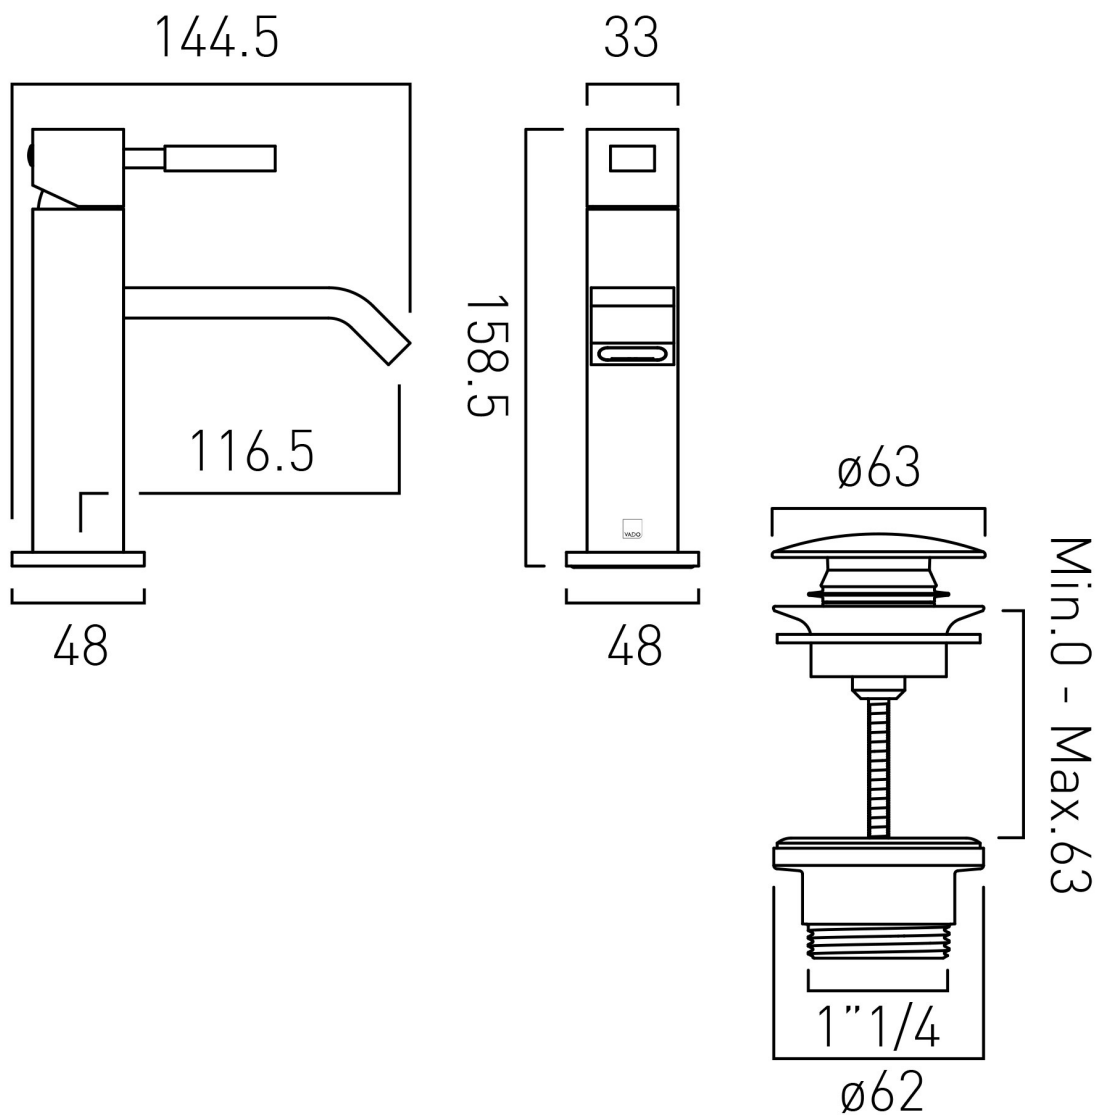


SPECIFICATION SHEET

COLLECTION: GEO

PRODUCT CODE: GEO-200/CC-C/P

DESCRIPTION:

slimline mono basin mixer
single lever
deck mounted
smooth bodied
with universal basin waste
with water flow aerator
ceramic cartridge C-010-N25
2 x 1/2" nut x 400mm flexipipe connections
deck mount drill hole diameter 35mm
minimum operating pressure 10

FINISH:

Chrome

WATER SAVING:

recommended flow regulator product code: FR-100/5-PLA

MINIMUM OPERATING PRESSURE:

1.0 bar MP

FLOW RATE AT 3.0 BAR FLOW PRESSURE: /min

tel: 01934 744466
email: sales@vado.com
www.vado.com

where inspiration flows
taps | showering | accessories

TECHNICAL DRAWING

COLLECTION: GEO

PRODUCT CODE: GEO-200/CC-C/P

tel: 01934 744466
email: sales@vado.com
www.vado.com

where inspiration flows
taps | showering | accessories