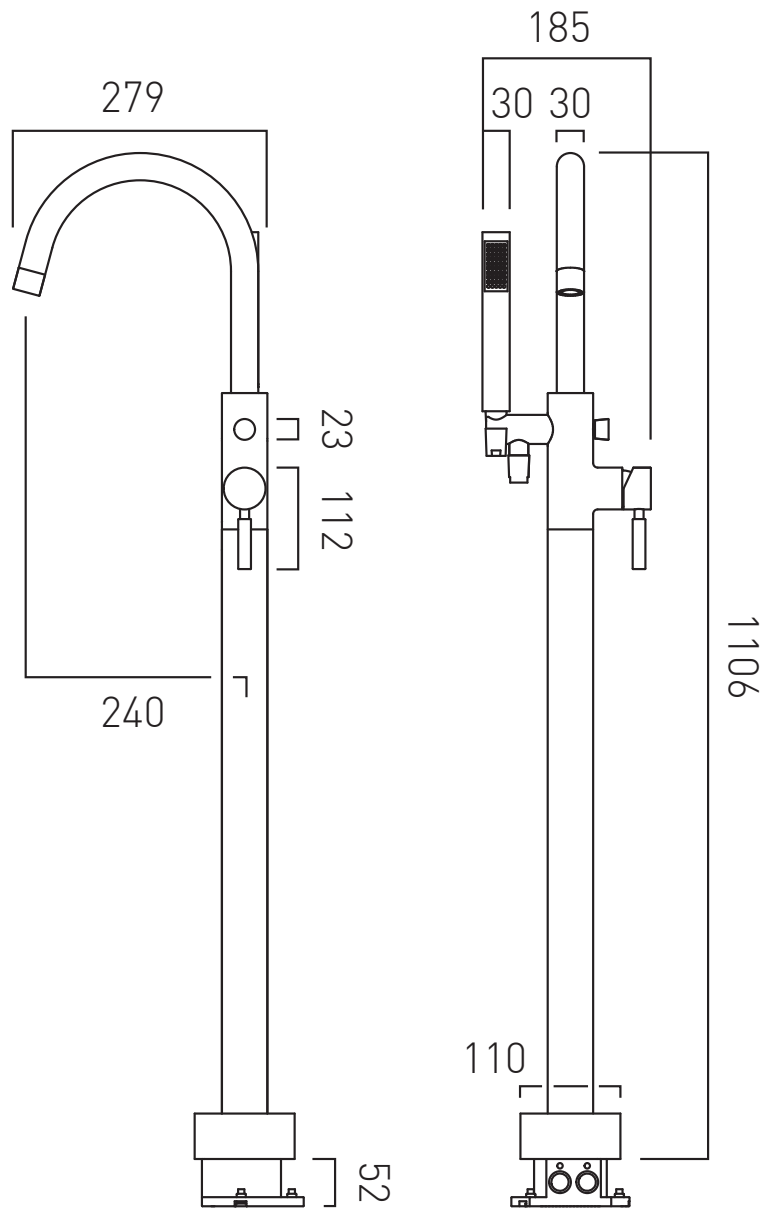

TECHNICAL DRAWING

COLLECTION: ORIGINS

PRODUCT CODE: ORI-233-CP

tel: 01934 744466
email: sales@vado.com
www.vado.com

where inspiration flows
taps | showering | accessories