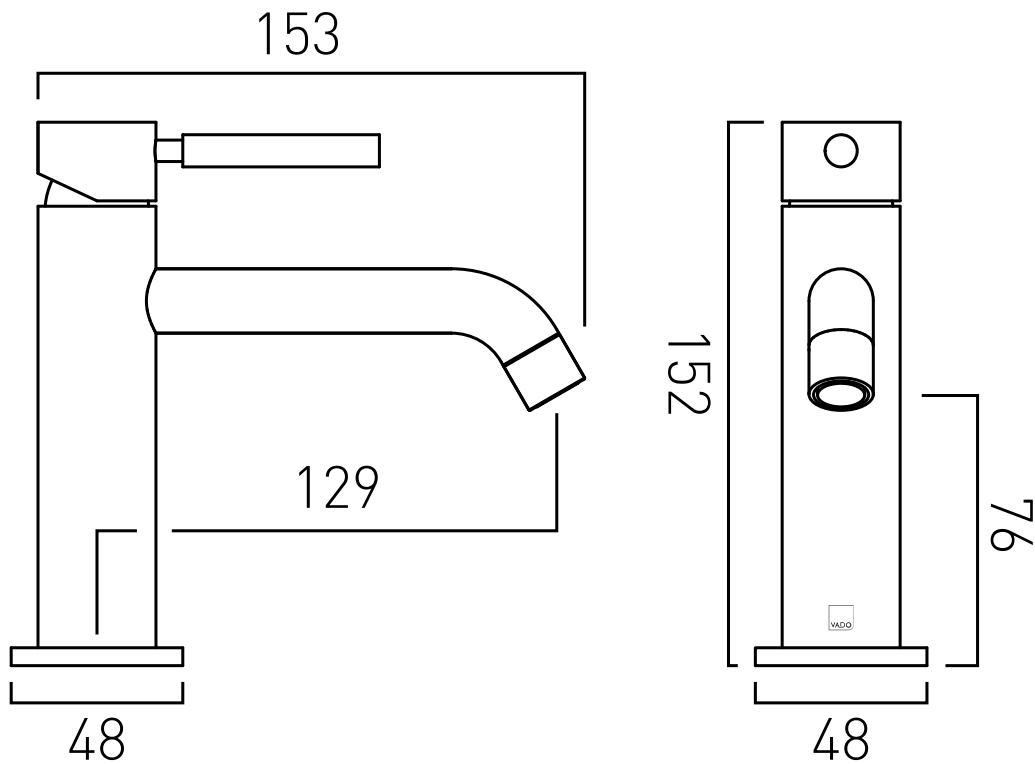

# TECHNICAL DRAWING

**COLLECTION:** ORIGINS

**PRODUCT CODE:** ORI-200/SB-C/P

tel: 01934 744466  
email: sales@vado.com  
www.vado.com

**where inspiration flows**  
taps | showering | accessories