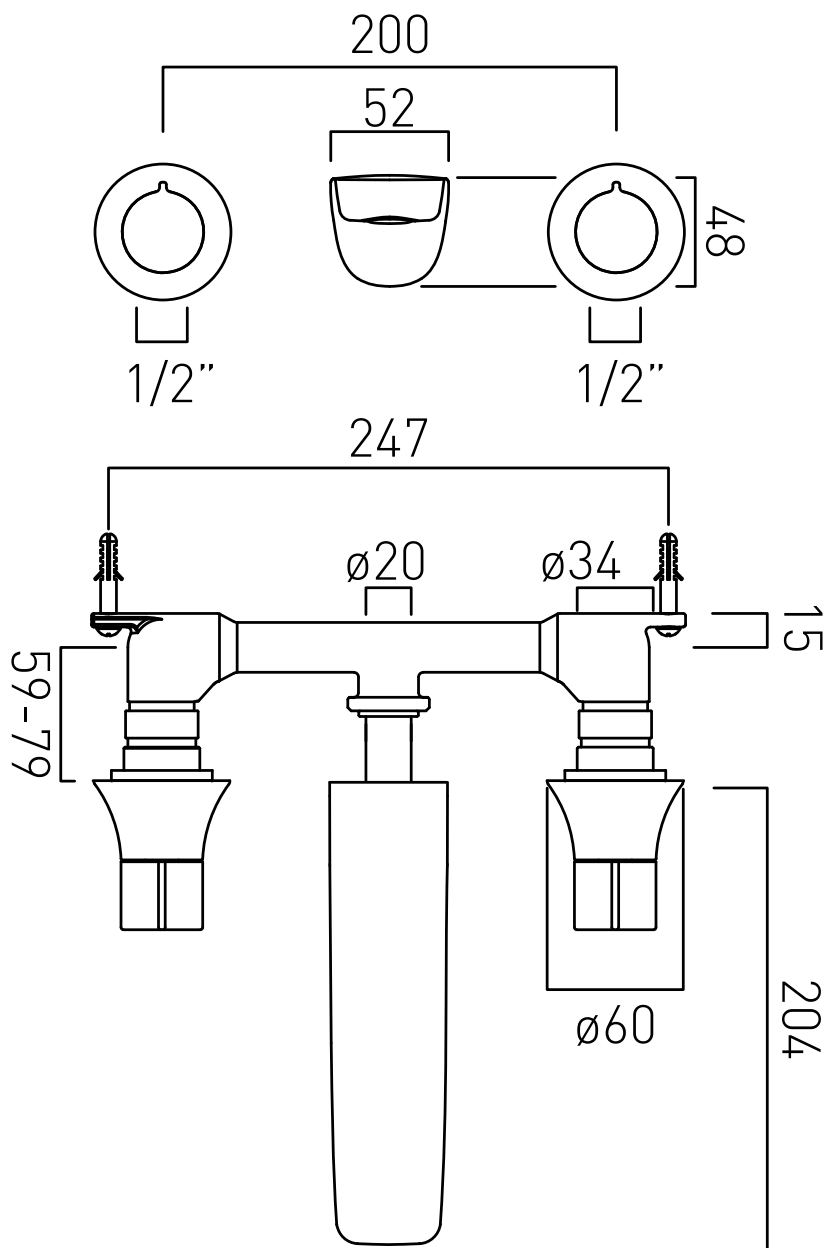

TECHNICAL DRAWING

COLLECTION: ALTITUDE

PRODUCT CODE: ALT-109-2-C/P

tel: 01934 744466
email: sales@vado.com
www.vado.com

where inspiration flows
taps | showering | accessories

VADO