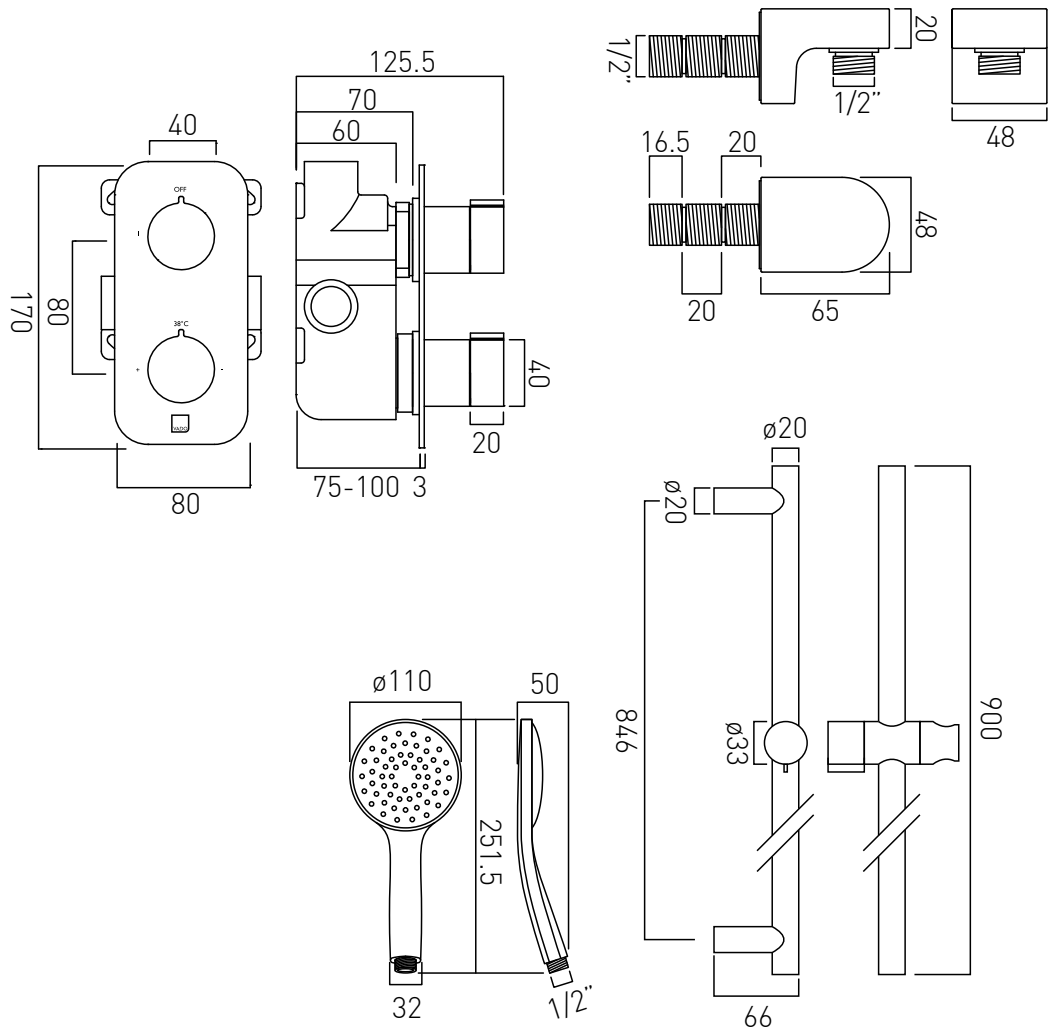

TECHNICAL DRAWING

COLLECTION: SHOWERING PACKAGES
PRODUCT CODE: TAB-1710/ALT-AS-CP

tel: 01934 744466
email: sales@vado.com
www.vado.com

where inspiration flows
taps | showering | accessories