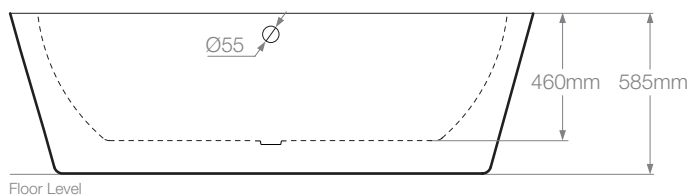

Woburn 1640

L 1640 x W 795 x H 585 mm

Royce Morgan

General Specification

Litres to overflow: 185 litres

Weight: 36kg

Weight (with water): 221kg

Tap Holes: No tap holes, suitable for freestanding or wall mounted taps

Lifetime Guarantee

Recommended Waste:

W4 - Concealed Chain Waste

W5 - Concealed Pop-up Waste

Please Note: This is a two piece handcrafted bath, there may be a visible line on close inspection.

Please Note: We strongly recommend that you use a suitably qualified installer. We cannot accept responsibility for incorrect installation.
RM2011 - N.B Dimensions may vary due to the handmade construction of the baths.