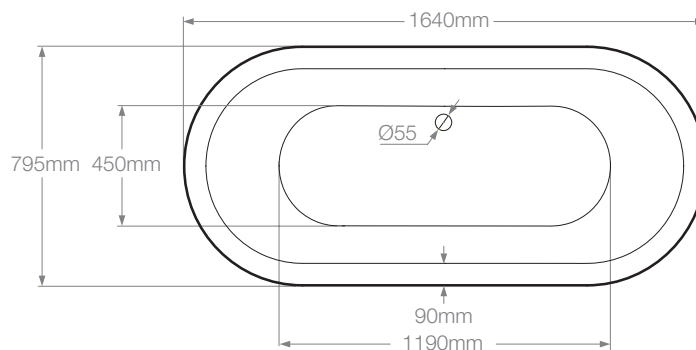

Woburn 1640

L 1640 x W 795 x H 585 mm

Royce Morgan

General Specification

Litres to overflow: 185 litres

Weight: 36kg

Weight (with water): 221kg

Tap Holes: No tap holes, suitable for freestanding or wall mounted taps

Lifetime Guarantee

Recommended Waste:

W4 - Concealed Chain Waste

W5 - Concealed Pop-up Waste

Please Note: This is a two piece handcrafted bath, there may be a visible line on close inspection.

Please Note: We strongly recommend that you use a suitably qualified installer. We cannot accept responsibility for incorrect installation.
RM2011 - N.B Dimensions may vary due to the handmade construction of the baths.