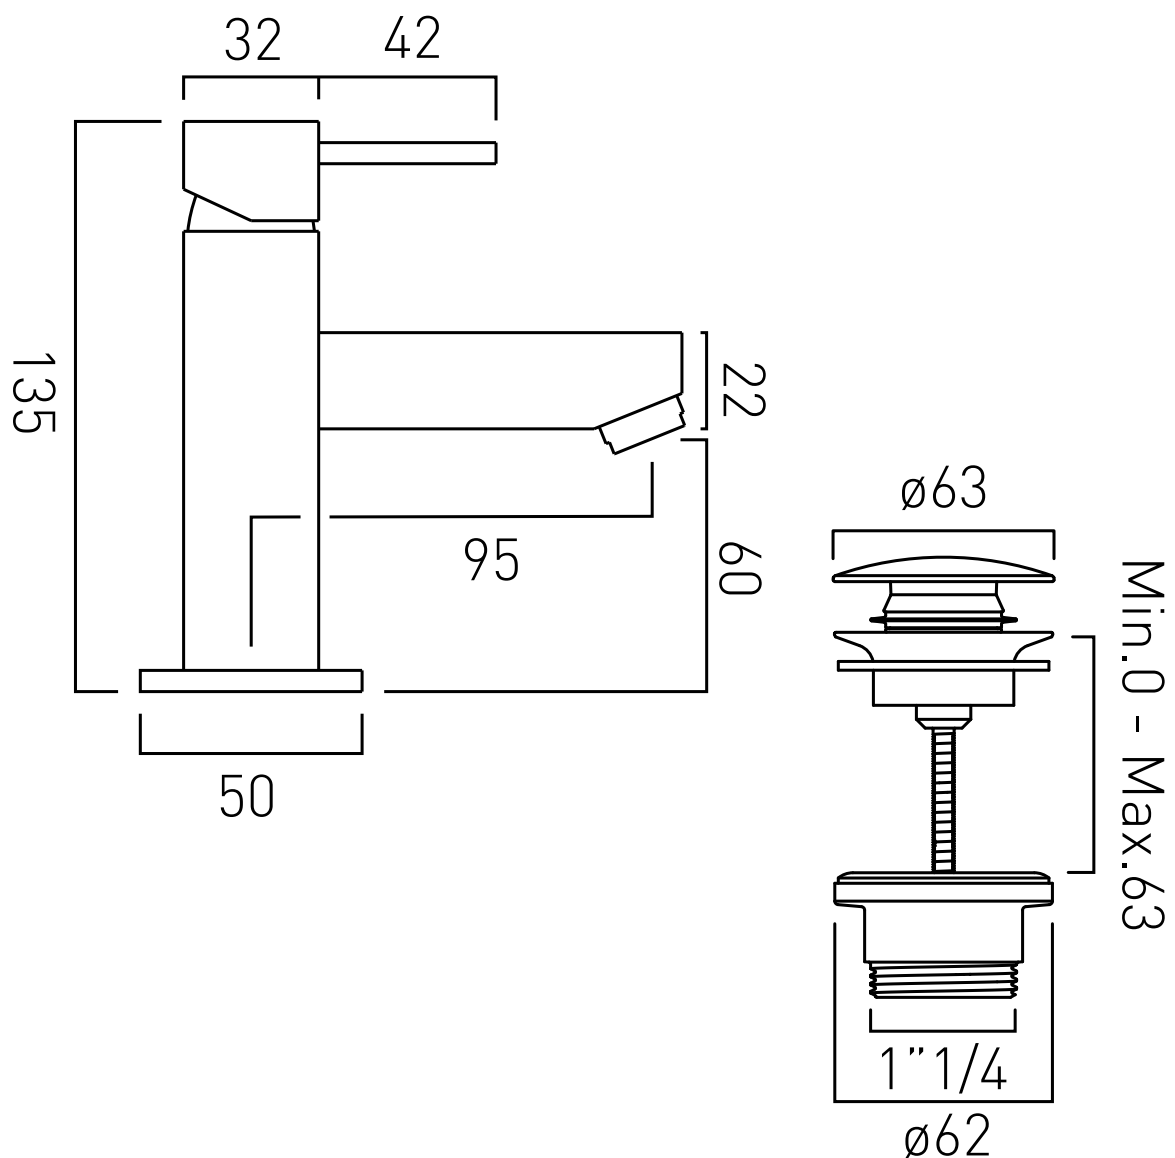

TECHNICAL DRAWING

COLLECTION: TE

PRODUCT CODE: TE-100M/CC-C/P

tel: 01934 744466
email: sales@vado.com
www.vado.com

where inspiration flows
taps | showering | accessories

VADO