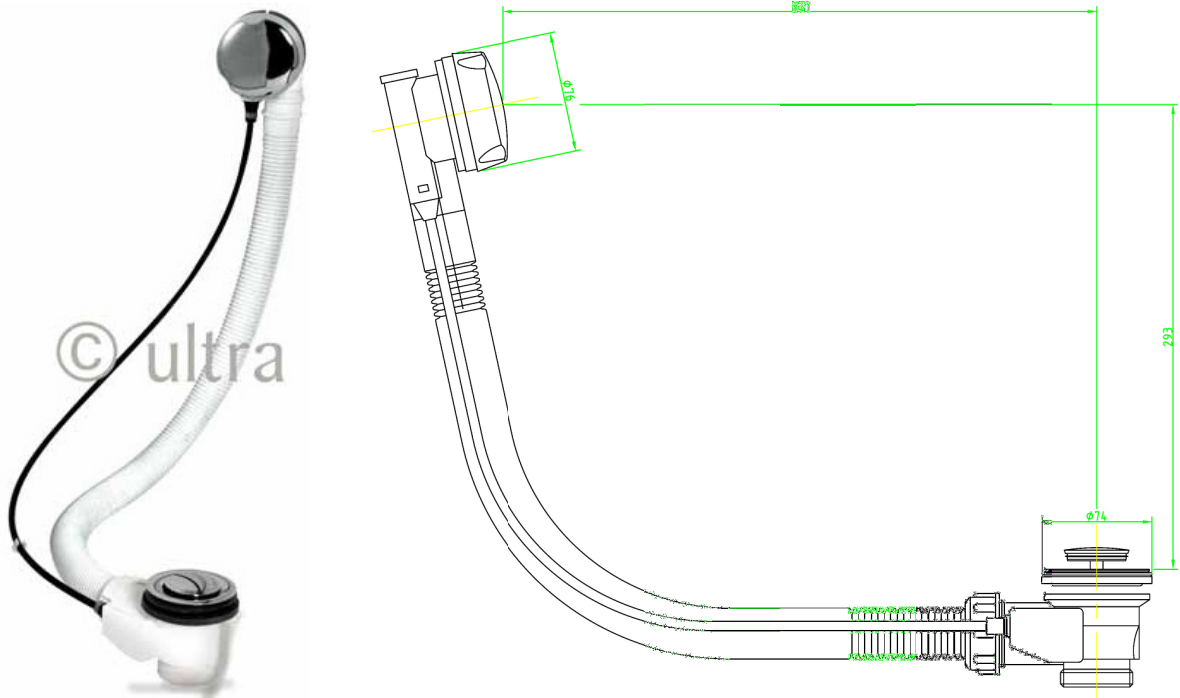

TECHNICAL DATASHEET

EXTENDED BATH POP UP WASTE & OVERFLOW

Barcode	5055146106685
Product Code	EA333
Finishes	Chrome
Product Type	BATH WASTE
Standards	Manufactured in accordance with BS EN 274-1: 2002
Requirement	Suitable for all plumbing systems

ADDITIONAL INFORMATION

- Suitable for baths up to 10mm thick

CUSTOMER CARE:

For further information please call 01452 317890