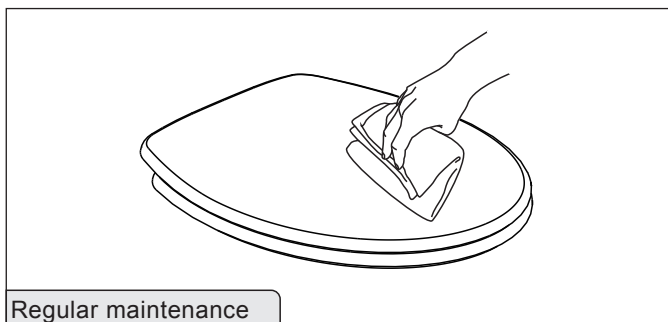

10. To remove the seat and cover at an angle of $90 \pm 5^\circ$.

11

12

NOTE: Only install and remove the seat and cover at an angle of $90 \pm 5^\circ$. Failure to do this will result in damage to the seat and cover.

Operation

Allow the seat and lid to close under their own weight.

Care and Maintenance

Do not stand on the seat or lid as this can cause damage.

■ Clean the seat and hinge plates with a mild detergent then dry with a soft cloth.