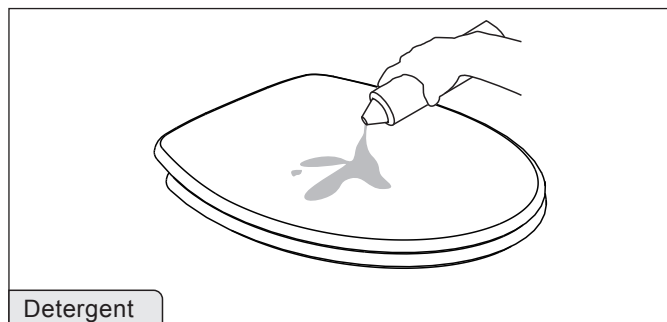

10. To remove the seat and cover at an angle of $90 \pm 5^\circ$.

11

12

NOTE: Only install and remove the seat and cover at an angle of $90 \pm 5^\circ$. Failure to do this will result in damage to the seat and cover.

Operation

Allow the seat and lid to close under their own weight.

Care and Maintenance

Do not stand on the seat or lid as this can cause damage.

■ Clean the seat and hinge plates with a mild detergent then dry with a soft cloth.