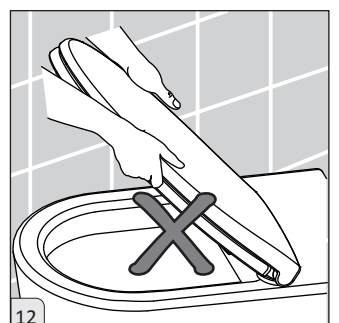

Installation Steps

■ Before installation check that all parts are present.

1

2

3

3. Do not fully tighten.

4

4. Only install the seat and cover at an angle of $90 \pm 5^\circ$

5

6

6. To remove the seat and cover at an angle of $90 \pm 5^\circ$.

7

7. Fully tighten the fixings.

8

9

10

10. To remove the seat and cover at an angle of $90 \pm 5^\circ$.

11

12

NOTE: Only install and remove the seat and cover at an angle of $90 \pm 5^\circ$. Failure to do this will result in damage to the seat and cover.

Operation

Allow the seat and lid to close under their own weight.

Care and Maintenance

Do not stand on the seat or lid as this can cause damage.

■ Clean the seat and hinge plates with a mild detergent then dry with a soft cloth.