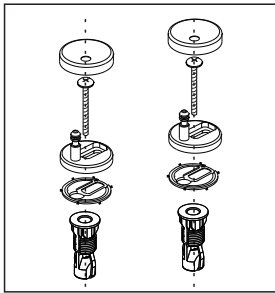

Soft Close Toilet Seat – Vertical release SPH001

Fittings

Introduction

IMPORTANT: Please read these instructions carefully before you begin and retain for future reference. These instructions have been prepared for your guidance, you must exercise due care at all times.