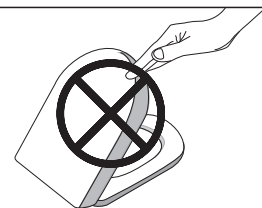

Operation

Allow the seat and lid to close under their own weight.

Care and Maintenance

Do not stand on the seat or lid as this can cause damage.

■ Clean the seat and hinge plates with a mild detergent then dry with a soft cloth.

■ Don't clean the toilet seat with abrasive powder.

■ Do not allow chemicals or cosmetics to come in contact with the seat.

Cautions

■ Avoid direct sunlight as this can cause discolouration.

■ Please do not put heavy things on the seat cover or suddenly sit forcefully on the seat, which may lead to the toilet seat crack.

■ Do not clean the seat or hinge plates with strong chemical cleaners or abrasives.

■ Do not close the seat forcibly.