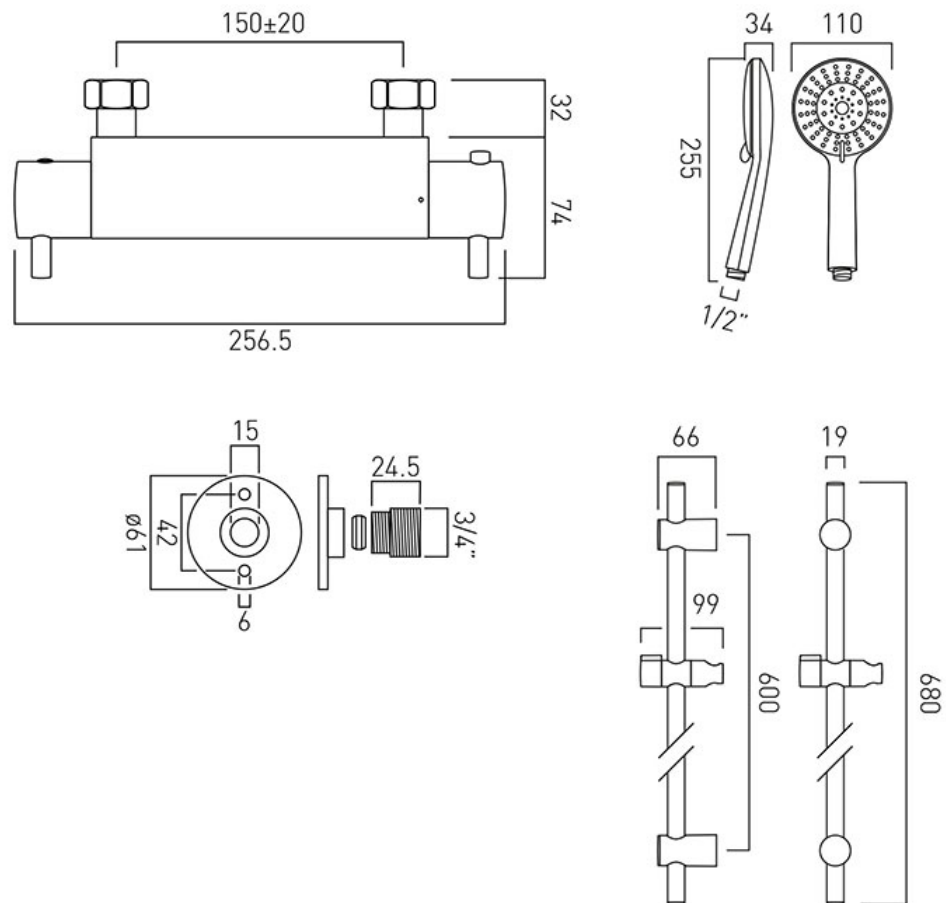

TECHNICAL DRAWING

COLLECTION: CELSIUS

PRODUCT CODE: CEL-1701-1/2-11-C/P

tel: 01934 744466
email: sales@vado.com
www.vado.com

where inspiration flows
taps | showering | accessories