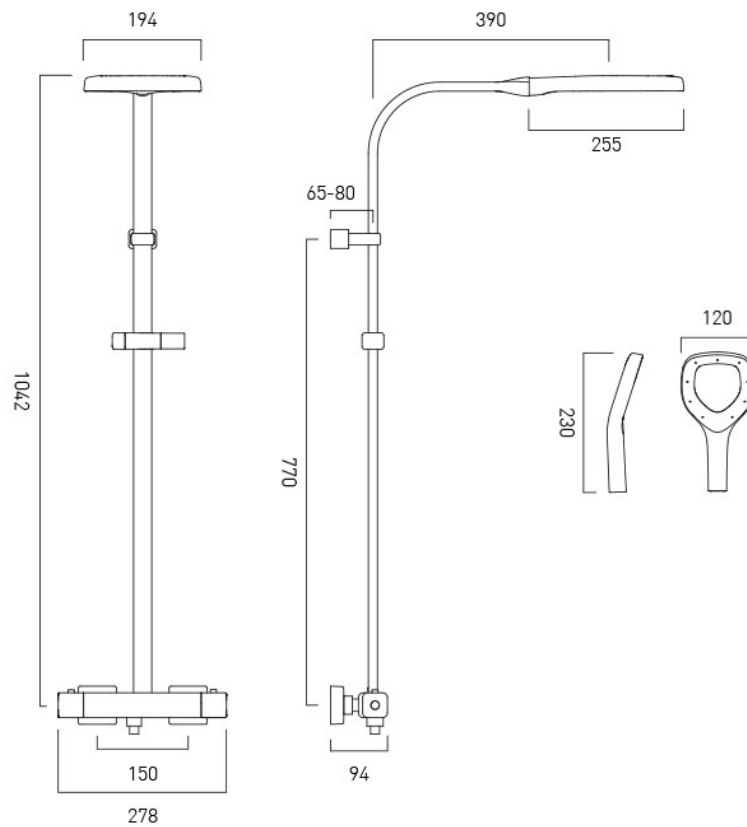

## DESCRIPTION:

Horizon

- square thermostatic shower valve with integrated diverter and rigid riser
- Horizon 194mm (8") cross-spray shower head
- Horizon single function cross-spray shower handset
- 15mm depth adjustment tolerance: min 65mm – max 80mm
- offset connectors and easy-fit brackets included

## MINIMUM OPERATING PRESSURE:

1.0 bar MP

tel: 01934 744466  
email: sales@vado.com  
www.vado.com

**where inspiration flows**  
taps | showering | accessories

# TECHNICAL DRAWING

COLLECTION:

PRODUCT CODE: HORI-149RRK-CP

tel: 01934 744466  
email: sales@vado.com  
www.vado.com

**where inspiration flows**  
taps | showering | accessories