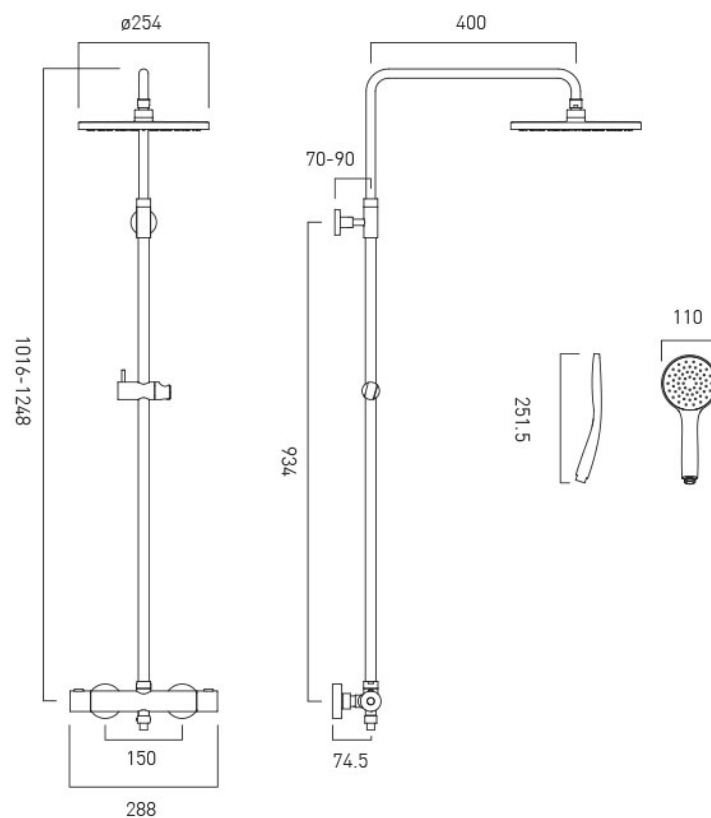

TECHNICAL DRAWING

COLLECTION: VELO

PRODUCT CODE: VEL-149RRK-RO-CP

tel: 01934 744466
email: sales@vado.com
www.vado.com

where inspiration flows
taps | showering | accessories