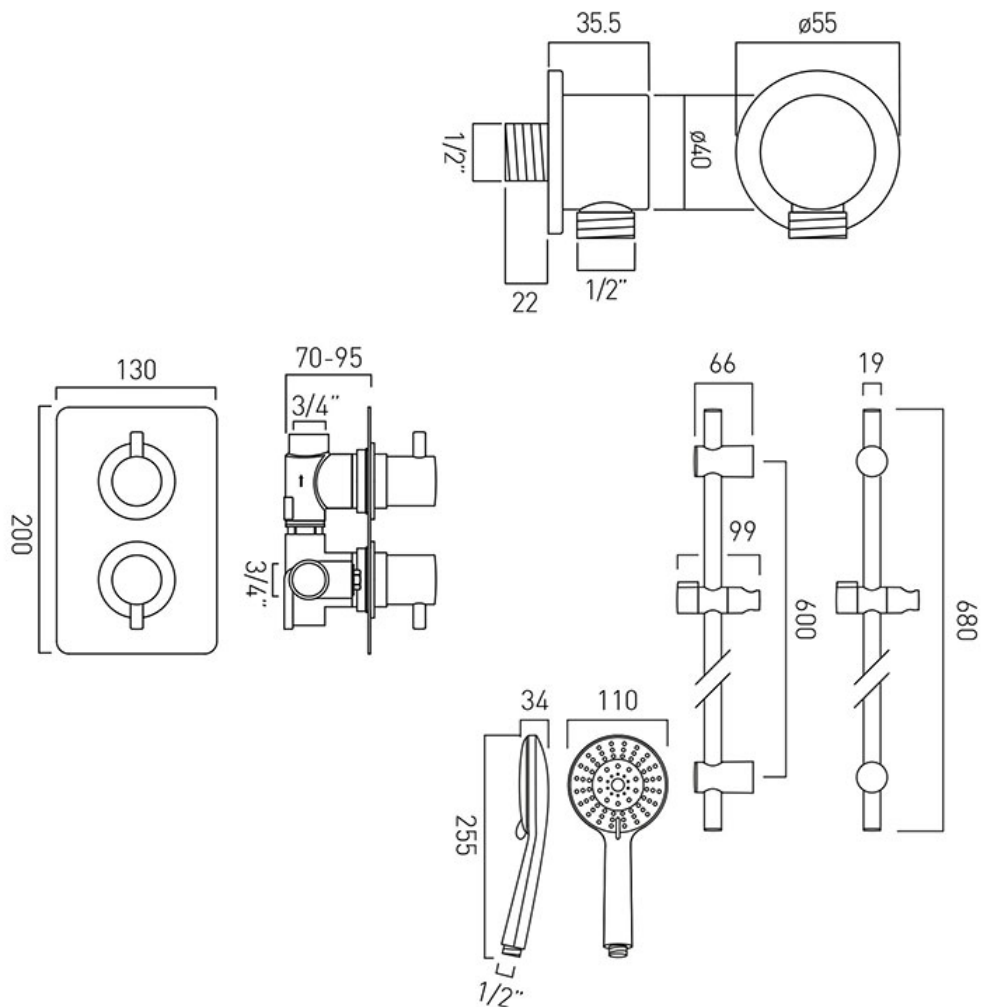

TECHNICAL DRAWING

COLLECTION: CELSIUS

PRODUCT CODE: DX-17120-CELSQ-CP

tel: 01934 744466
email: sales@vado.com
www.vado.com

where inspiration flows
taps | showering | accessories