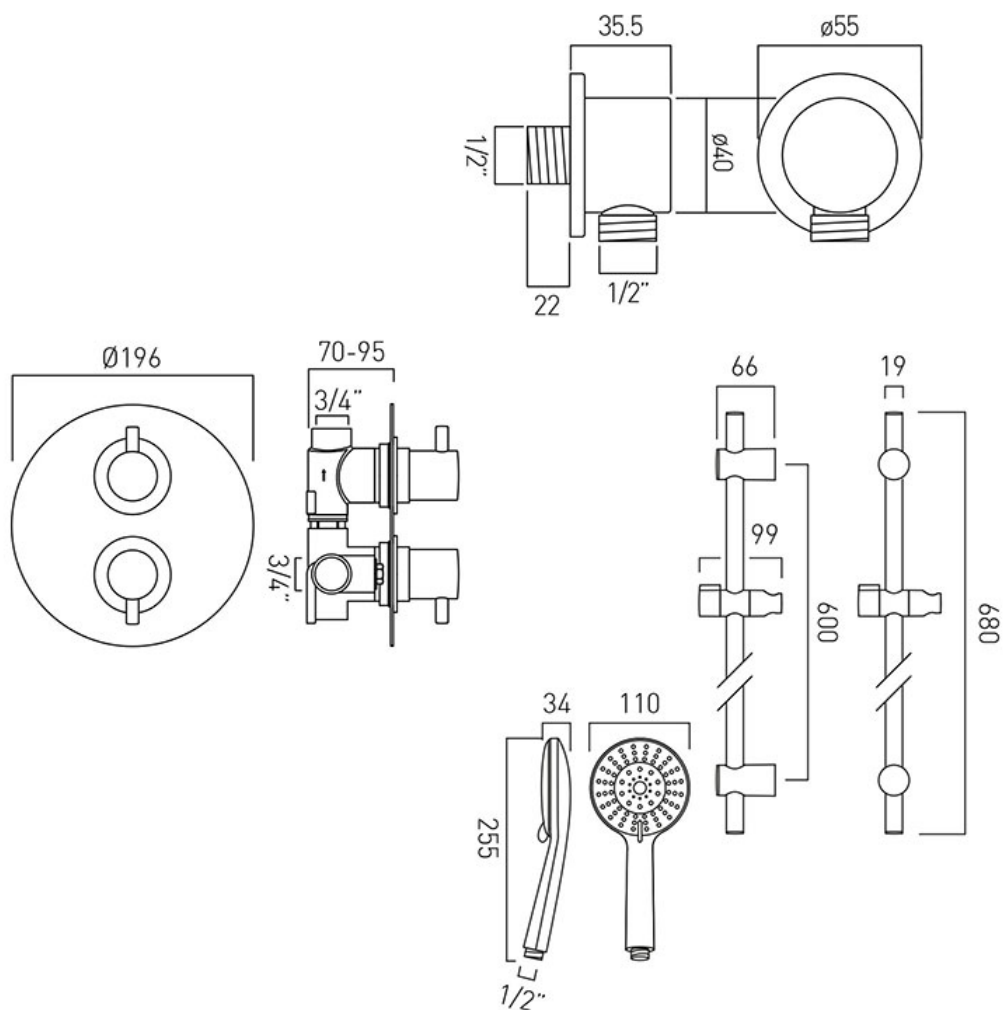

TECHNICAL DRAWING

COLLECTION: CELSIUS

PRODUCT CODE: DX-17120-CELRO-CP

tel: 01934 744466
email: sales@vado.com
www.vado.com

where inspiration flows
taps | showering | accessories