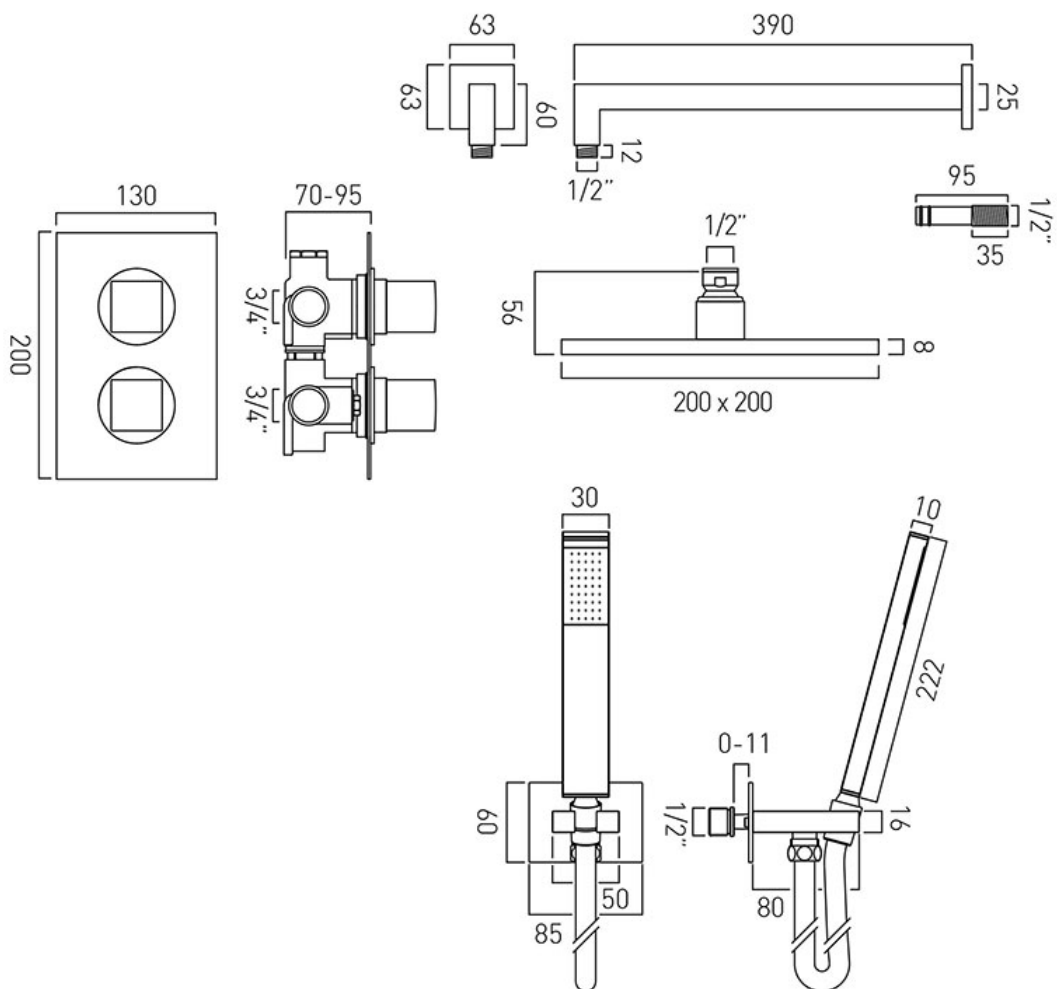

SPECIFICATION SHEET

COLLECTION:

PRODUCT CODE: DX-172251-MIX-CP

DESCRIPTION:

Mix2

- 2 outlet thermostatic shower valve
- Atmosphere 200mm square head with shower arm
- Instinct single function shower kit with integrated outlet and bracket

thermostatic cartridge V-001C-PLA
diverter cartridge FL-804-33X/3X
minimum operating pressure 1.0 bar MP

kit comprises:
MIX-148D/2-C/P
ATM-HEADSQ/B/SA/A-CP
INS-SFMKWO-C/P

2 x 3/4" female inlets
2 x 3/4" female outlets
includes 3/4" - 1/2" adaptors
inc. bleed valve for system flush on installation
min-max wall mount 70-95mm
optimum installation depth 82mm
tel: 01934 744466
email: sales@vado.com
www.vado.com

FINISH:

Chrome

FLOW REGULATOR:

FR-SHOWER/9-C/P

MINIMUM OPERATING PRESSURE:

1.0 bar MP

where inspiration flows

taps | showering | accessories

VADO

TECHNICAL DRAWING

COLLECTION:

PRODUCT CODE: DX-172251-MIX-CP

tel: 01934 744466
email: sales@vado.com
www.vado.com

where inspiration flows
taps | showering | accessories