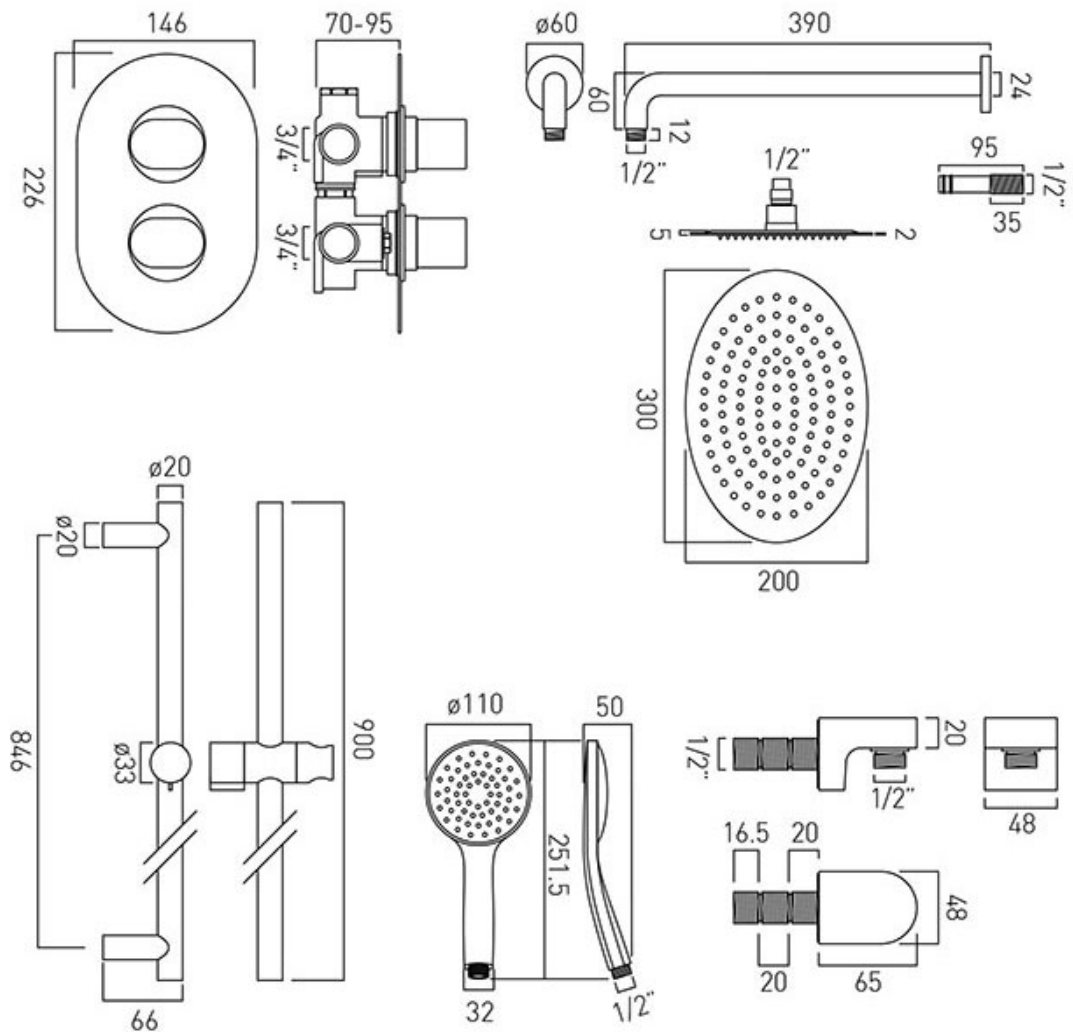

TECHNICAL DRAWING

COLLECTION: LIFE

PRODUCT CODE: DX-172250-LIF-CP

tel: 01934 744466
email: sales@vado.com
www.vado.com

where inspiration flows
taps | showering | accessories