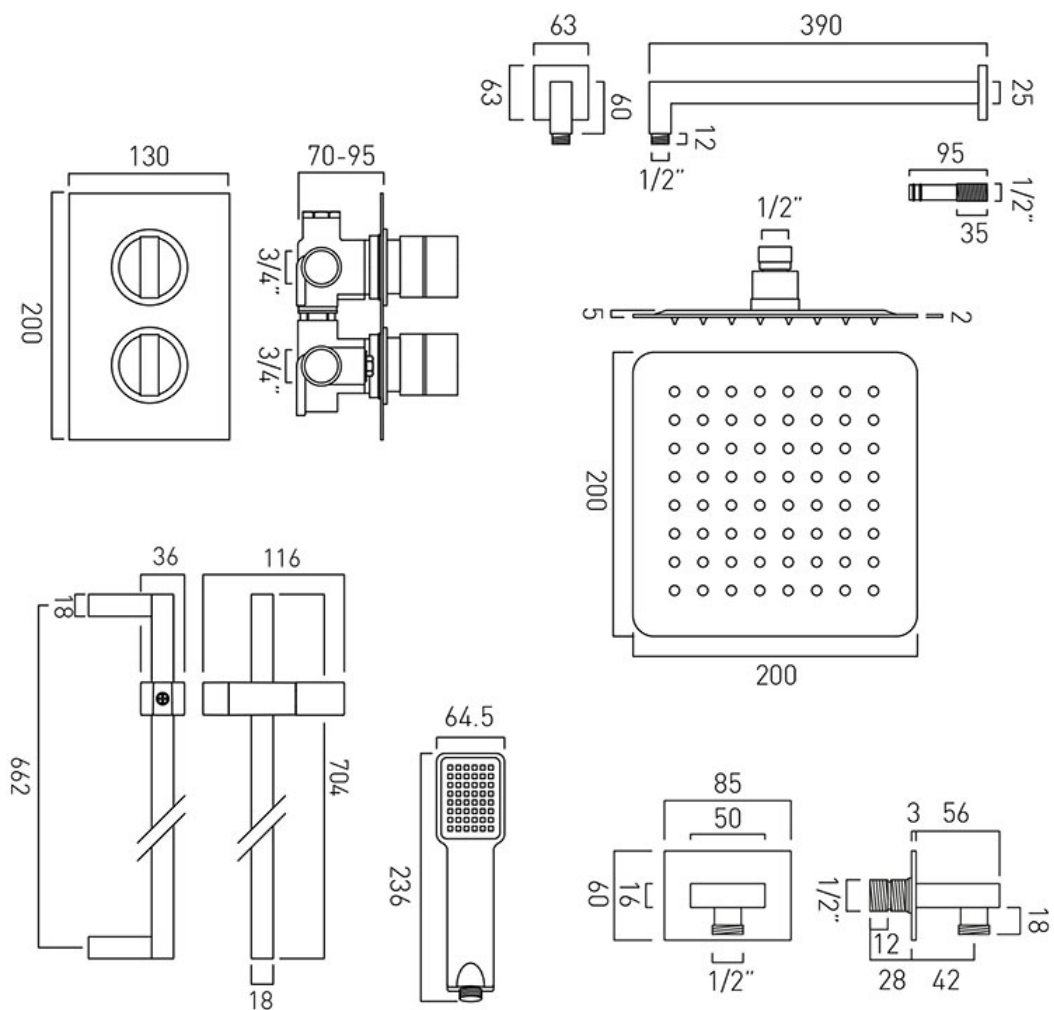

SPECIFICATION SHEET

COLLECTION: NOTION

PRODUCT CODE: DX-172250-NOT-CP

DESCRIPTION:

Notion

- 2 outlet thermostatic shower valve
- Aquablade 200mm square head with shower arm
- V2 single function slide rail shower kit
- Instinct wall outlet

FINISH:

Chrome

FLOW REGULATOR:

FR-SHOWER/9-C/P

MINIMUM OPERATING PRESSURE:

1.0 bar MP

thermostatic cartridge V-001C-PLA
diverter cartridge FL-804-33X/3X
minimum operating pressure 1.0 bar MP

kit comprises:

NOT-148D/2-C/P
AQB-SQ/20/SA/A-C/P
WG-V2KIT-C/P
INS-OUTLET-C/P

2 x 3/4" female inlets
2 x 3/4" female outlets
includes 3/4" - 1/2" adaptors
inc. bleed valve for system flush on installation
min-max wall mount 70-95mm
optional 1934744606
email: sales@vado.com
www.vado.com

where inspiration flows
taps | showering | accessories

TECHNICAL DRAWING

COLLECTION: NOTION

PRODUCT CODE: DX-172250-NOT-CP

tel: 01934 744466
email: sales@vado.com
www.vado.com

where inspiration flows
taps | showering | accessories