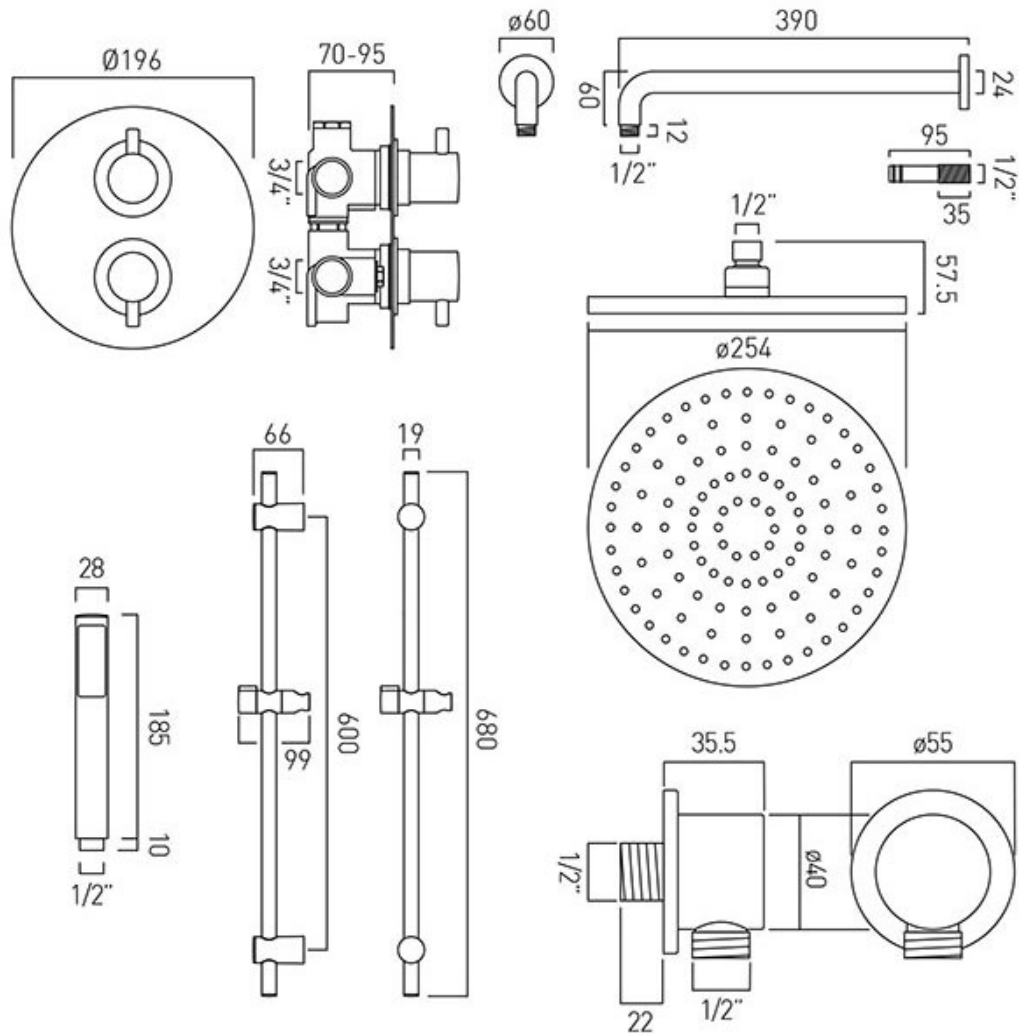

SPECIFICATION SHEET

COLLECTION: CELSIUS

PRODUCT CODE: DX-172250-CELRO-CP

DESCRIPTION:

Celsius

- 2 outlet thermostatic shower valve
- Saturn 254mm head with shower arm
- Venus single function slide rail shower kit
- Elements wall outlet

thermostatic cartridge V-001C-PLA
diverter cartridge FL-804-33X/3X
minimum operating pressure 1.0 bar MP

kit comprises:

CEL-148D/2/RO-C/P
WG-SATURN2/SA-C/P
ELE-OUTLET-C/P
WG-VENUSKIT-C/P

2 x 3/4" female inlets
2 x 3/4" female outlets
includes 3/4" - 1/2" adaptors
inc. bleed valve for system flush on installation
min-max wall mount 70-95mm
optional 193x74x46mm
email: sales@vado.com
www.vado.com

FINISH:

Chrome

FLOW REGULATOR:

FR-SHOWER/9-C/P

MINIMUM OPERATING PRESSURE:

1.0 bar MP

where inspiration flows

taps | showering | accessories

TECHNICAL DRAWING

COLLECTION: CELSIUS

PRODUCT CODE: DX-172250-CELRO-CP

tel: 01934 744466
email: sales@vado.com
www.vado.com

where inspiration flows
taps | showering | accessories