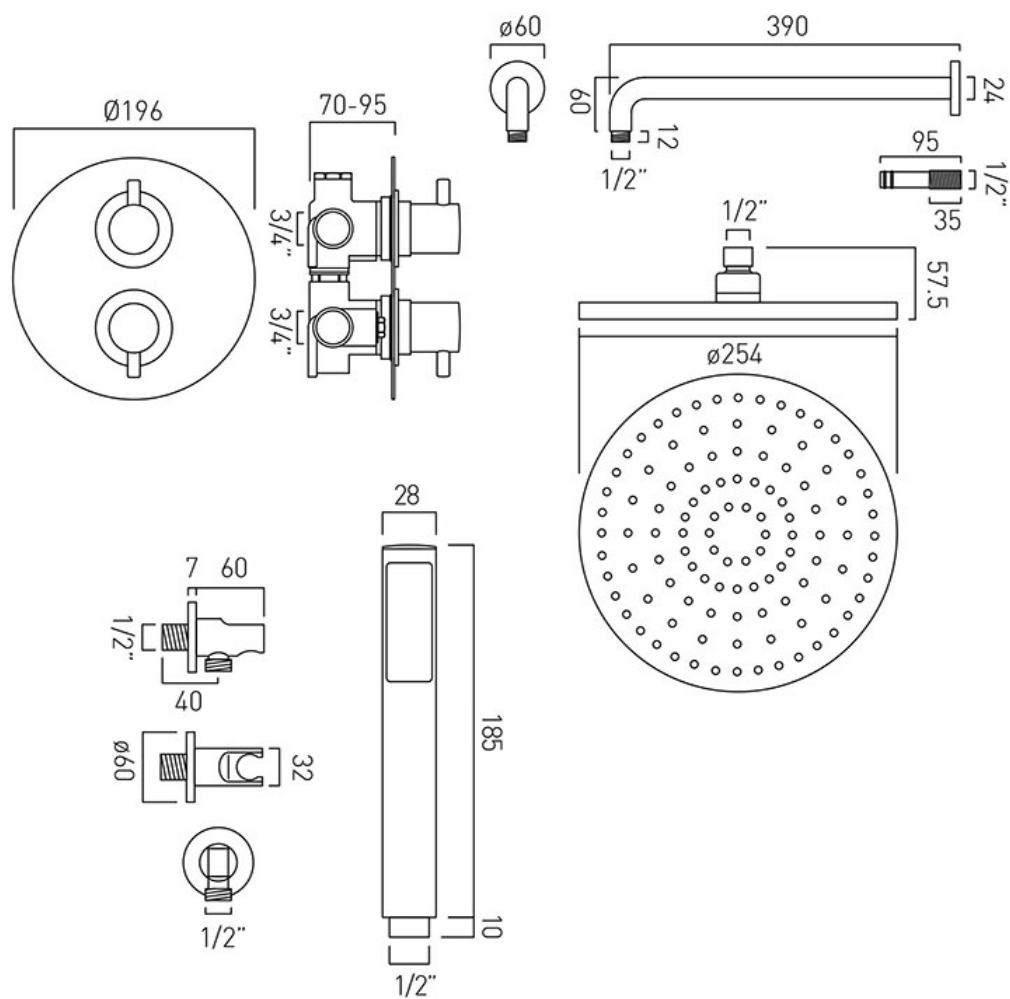

TECHNICAL DRAWING

COLLECTION: CELSIUS

PRODUCT CODE: DX-172251-CELRO-CP

tel: 01934 744466
email: sales@vado.com
www.vado.com

where inspiration flows
taps | showering | accessories