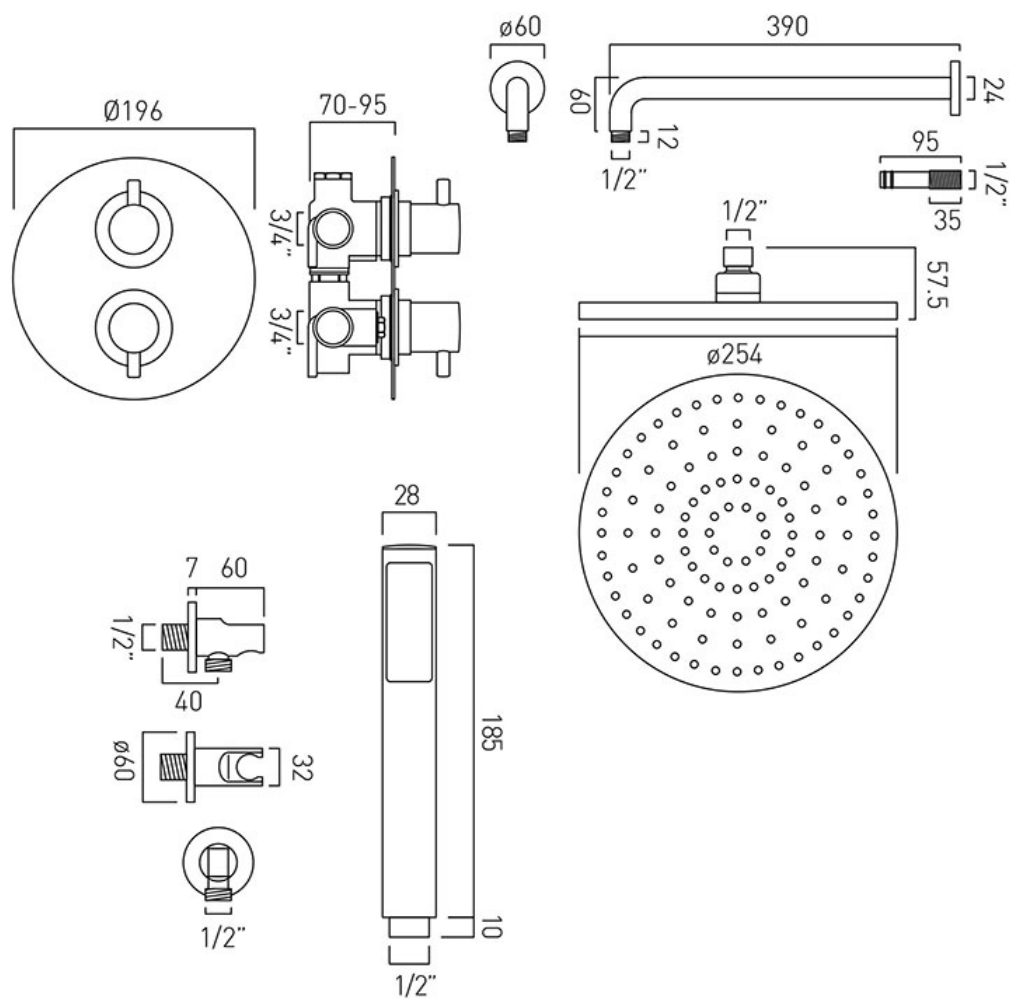

SPECIFICATION SHEET

COLLECTION: CELSIUS

PRODUCT CODE: DX-172251-CELRO-CP

DESCRIPTION:

Celsius

- 2 outlet thermostatic shower valve
- Saturn 254mm head with shower arm
- Zoo single function shower kit with integrated outlet and bracket

FINISH:

Chrome

FLOW REGULATOR:

FR-SHOWER/9-C/P

MINIMUM OPERATING PRESSURE:

1.0 bar MP

thermostatic cartridge V-001C-PLA
diverter cartridge FL-804-33X/3X
minimum operating pressure 1.0 bar MP

kit comprises:

CEL-148D/2/RO-C/P
WG-SATURN2/SA-C/P
ZOO-SFMKWO-C/P

2 x 3/4" female inlets
2 x 3/4" female outlets
includes 3/4" - 1/2" adaptors
inc. bleed valve for system flush on installation
min-max wall mount 70-95mm
optimum installation depth 82mm
tel: 01934 744466
email: sales@vado.com
www.vado.com

where inspiration flows

taps | showering | accessories

TECHNICAL DRAWING

COLLECTION: CELSIUS

PRODUCT CODE: DX-172251-CELRO-CP

tel: 01934 744466
email: sales@vado.com
www.vado.com

where inspiration flows
taps | showering | accessories