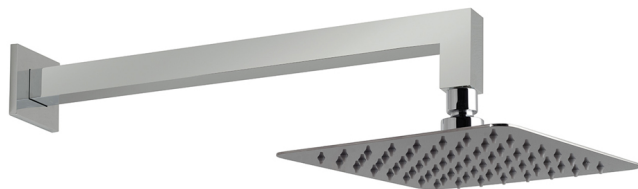

SPECIFICATION SHEET

COLLECTION: NOTION

PRODUCT CODE: DX-172251-NOT-CP

DESCRIPTION:

Notion

- 2 outlet thermostatic shower valve
- Aquablade 200mm square head with shower arm
- Instinct single function shower kit with integrated outlet and bracket

thermostatic cartridge V-001C-PLA
diverter cartridge FL-804-33X/3X
minimum operating pressure 1.0 bar MP

kit comprises:

NOT-148D/2-C/P
AQB-SQ/20/SA/A-C/P
INS-SFMKW0-C/P

2 x 3/4" female inlets
2 x 3/4" female outlets
includes 3/4" - 1/2" adaptors
inc. bleed valve for system flush on installation
min-max wall mount 70-95mm
optimum installation depth 82mm
tel: 01934 744466
email: sales@vado.com
www.vado.com

FINISH:

Chrome

FLOW REGULATOR:

FR-SHOWER/9-C/P

MINIMUM OPERATING PRESSURE:

1.0 bar MP

where inspiration flows

taps | showering | accessories