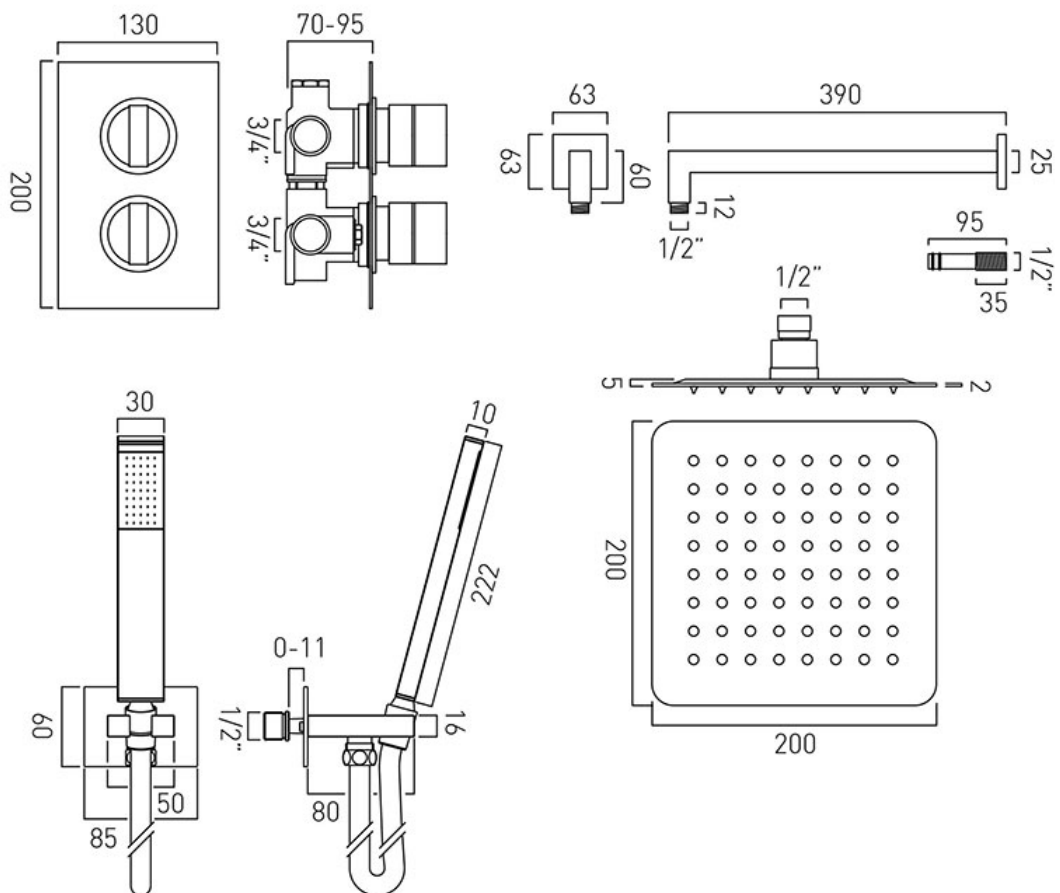

SPECIFICATION SHEET

COLLECTION: NOTION

PRODUCT CODE: DX-172251-NOT-CP

DESCRIPTION:

Notion

- 2 outlet thermostatic shower valve
- Aquablade 200mm square head with shower arm
- Instinct single function shower kit with integrated outlet and bracket

thermostatic cartridge V-001C-PLA
diverter cartridge FL-804-33X/3X
minimum operating pressure 1.0 bar MP

kit comprises:

NOT-148D/2-C/P
AQB-SQ/20/SA/A-C/P
INS-SFMKW0-C/P

2 x 3/4" female inlets
2 x 3/4" female outlets
includes 3/4" - 1/2" adaptors
inc. bleed valve for system flush on installation
min-max wall mount 70-95mm
optimum installation depth 82mm
tel: 01934 744466
email: sales@vado.com
www.vado.com

FINISH:

Chrome

FLOW REGULATOR:

FR-SHOWER/9-C/P

MINIMUM OPERATING PRESSURE:

1.0 bar MP

where inspiration flows

taps | showering | accessories

VADO

TECHNICAL DRAWING

COLLECTION: NOTION

PRODUCT CODE: DX-172251-NOT-CP

tel: 01934 744466
email: sales@vado.com
www.vado.com

where inspiration flows
taps | showering | accessories