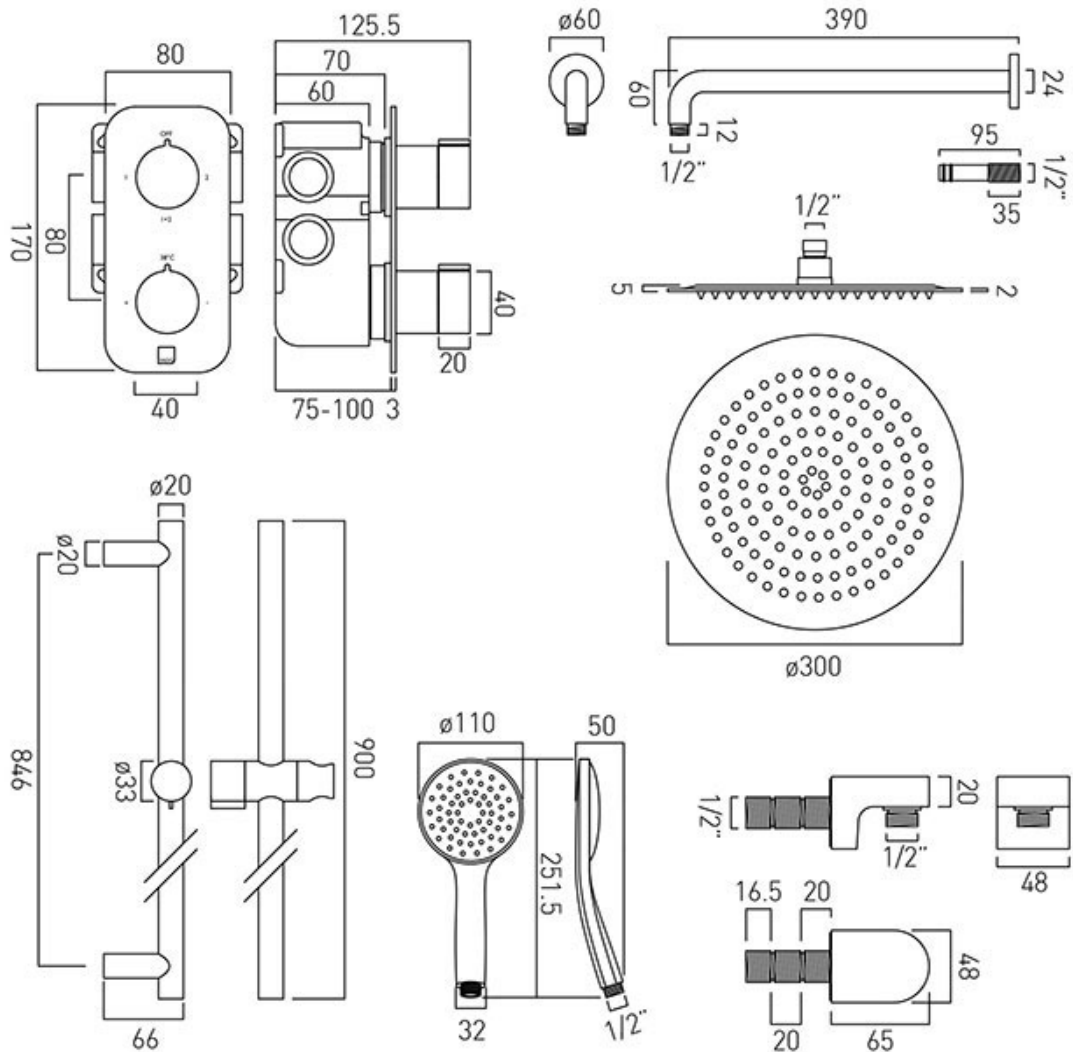

SPECIFICATION SHEET

COLLECTION: NOTION

PRODUCT CODE: TAB-1720/NOT-V2-CP

DESCRIPTION:

Tablet Notion Vertical

- 2 outlet thermostatic shower valve with all-flow function
- Aquablade 200mm x 300mm rectangular head and shower arm
- V2 slide rail shower kit with single function handset
- Instinct wall outlet

shower valve includes 3/4" - 1/2" adaptors

min-max wall mount 68-77mm (standard)

optimum installation depth 73mm (standard)

tel: 01934 744466

email: sales@vado.com

www.vado.com

FINISH:

Chrome

FLOW REGULATOR:

FR-SHOWER/9-C/P (2 are required)

MINIMUM OPERATING PRESSURE:

1.0 bar MP

where inspiration flows

taps | showering | accessories

VADO

TECHNICAL DRAWING

COLLECTION: NOTION

PRODUCT CODE: TAB-1720/NOT-V2-CP

tel: 01934 744466
email: sales@vado.com
www.vado.com

where inspiration flows
taps | showering | accessories