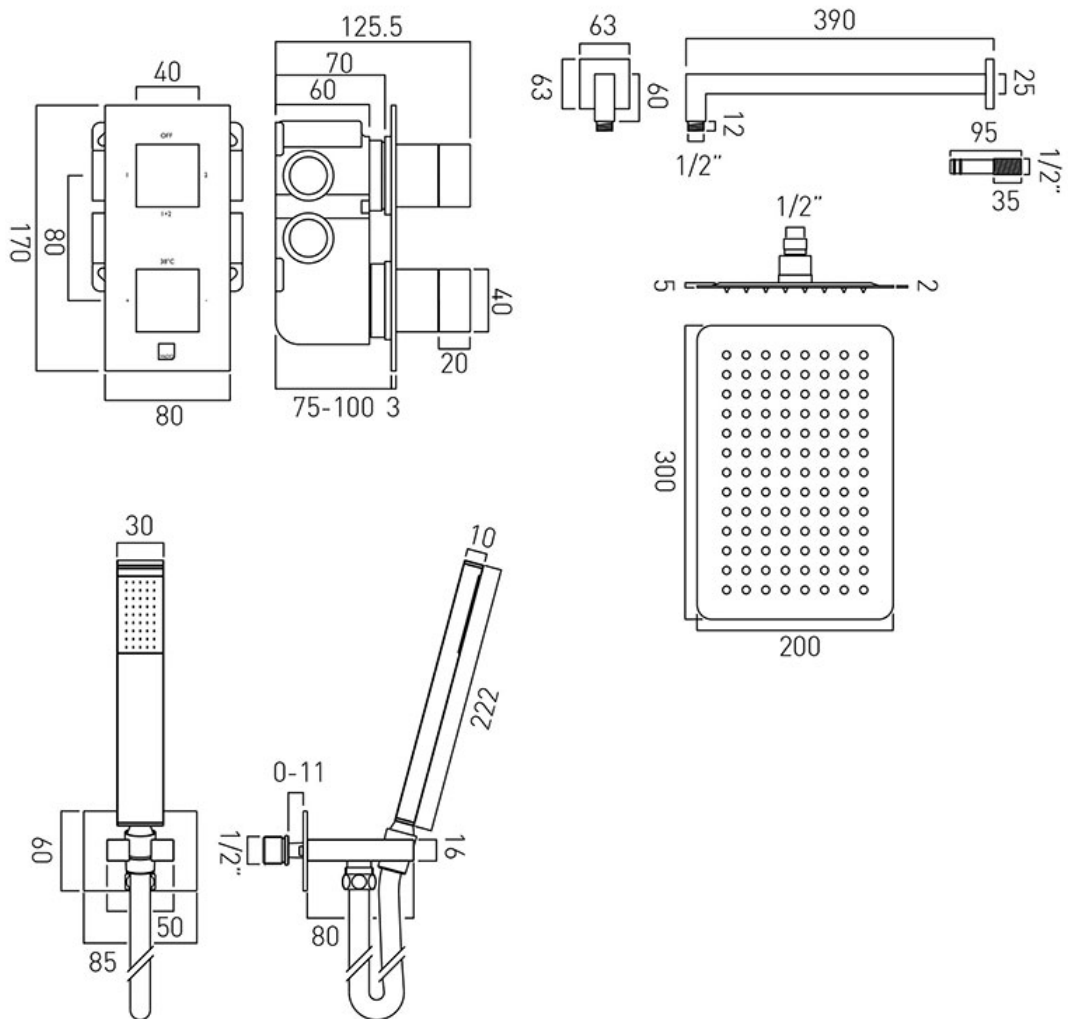

SPECIFICATION SHEET

COLLECTION: NOTION

PRODUCT CODE: TAB-1721/NOT-CP

DESCRIPTION:

Tablet Notion Vertical

- 2 outlet thermostatic shower valve with all-flow function
- Aquablade 200mm x 300mm rectangular head and shower arm
- Instinct single function shower kit with integrated outlet and bracket

thermostatic cartridge V-001C-PLA
diverter cartridge FL-802-33/2MX
minimum operating pressure 1.0 bar MP

kit comprises:

TAB-148/2-NOT-C/P
AQB-20X30/SA/A-C/P
INS-SFMKWO-C/P

shower valve includes 3/4" - 1/2" adaptors
min-max wall mount 68-77mm (standard)
optimum installation depth 73mm (standard)

tel: 01934 744466
email: sales@vado.com
www.vado.com

FINISH:

Chrome

FLOW REGULATOR:

FR-SHOWER/9-C/P (2 are required)

MINIMUM OPERATING PRESSURE:

1.0 bar MP

where inspiration flows
taps | showering | accessories

TECHNICAL DRAWING

COLLECTION: NOTION

PRODUCT CODE: TAB-1721/NOT-CP

tel: 01934 744466
email: sales@vado.com
www.vado.com

where inspiration flows
taps | showering | accessories