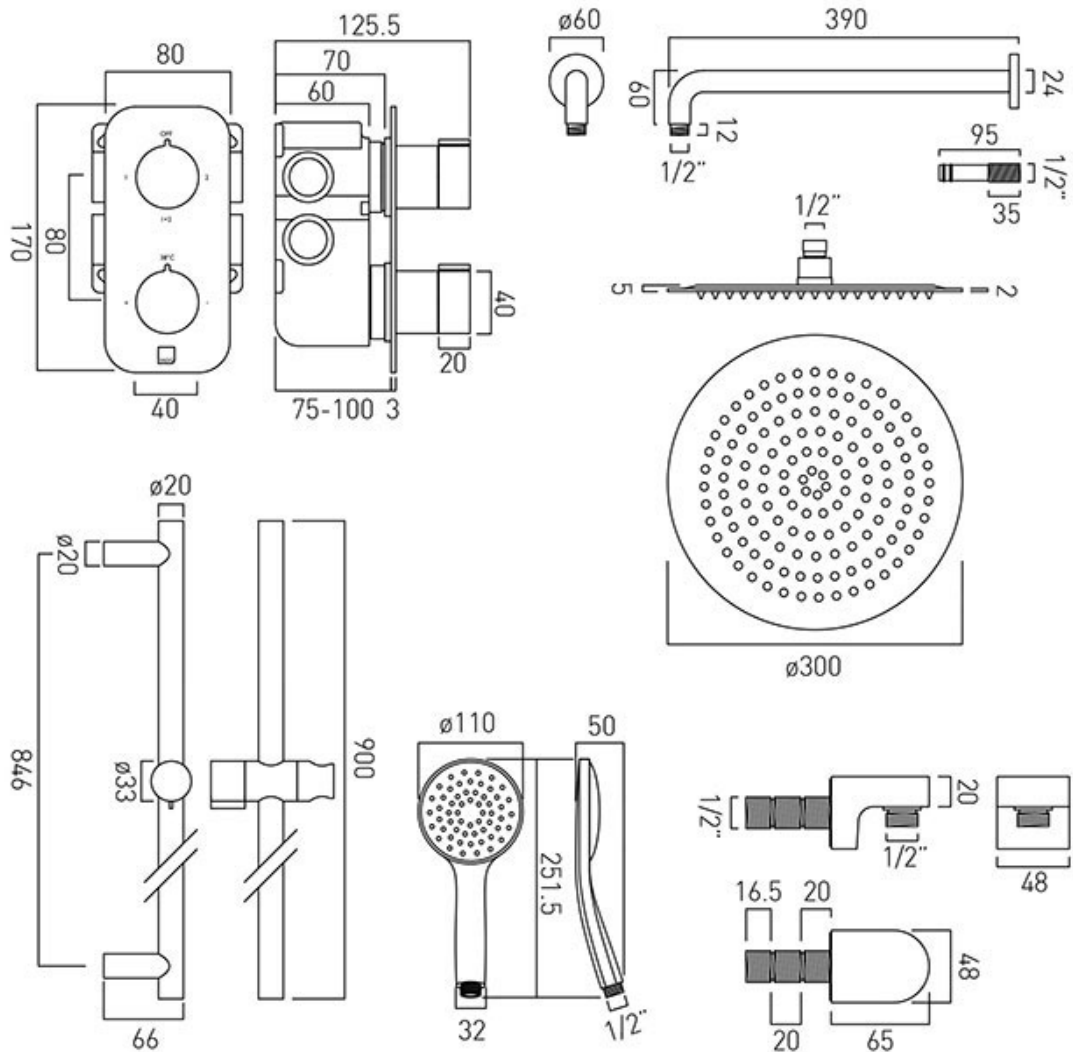

TECHNICAL DRAWING

COLLECTION: ALTITUDE

PRODUCT CODE: TAB-1720/ALT-AS-CP

tel: 01934 744466
email: sales@vado.com
www.vado.com

where inspiration flows
taps | showering | accessories