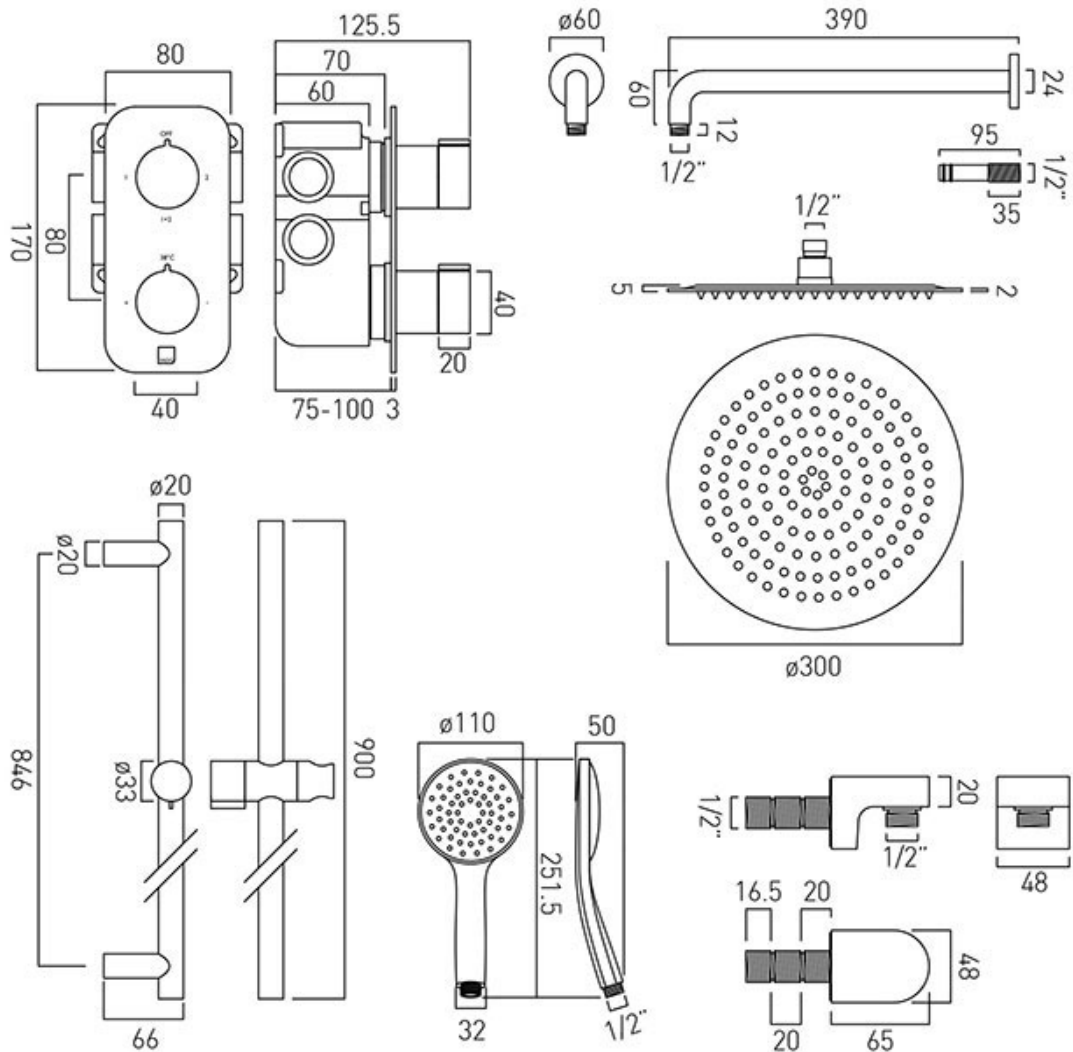

SPECIFICATION SHEET

COLLECTION: ALTITUDE

PRODUCT CODE: TAB-1720/ALT-AS-CP

DESCRIPTION:

Tablet Altitude Vertical

- 2 outlet thermostatic shower valve with all-flow function
- Aquablade 300mm round head with shower arm
- Atmosphere slide rail shower kit with air-injection single function handset
- Life wall outlet

shower valve includes 3/4" - 1/2" adaptors

min-max wall mount 68-77mm (standard)

optimum installation depth 73mm (standard)

tel: 01934 744466

email: sales@vado.com

www.vado.com

FINISH:

Chrome

FLOW REGULATOR:

FR-SHOWER/9-C/P (2 are required)

MINIMUM OPERATING PRESSURE:

1.0 bar MP

where inspiration flows

taps | showering | accessories

TECHNICAL DRAWING

COLLECTION: ALTITUDE

PRODUCT CODE: TAB-1720/ALT-AS-CP

tel: 01934 744466
email: sales@vado.com
www.vado.com

where inspiration flows
taps | showering | accessories

VADO